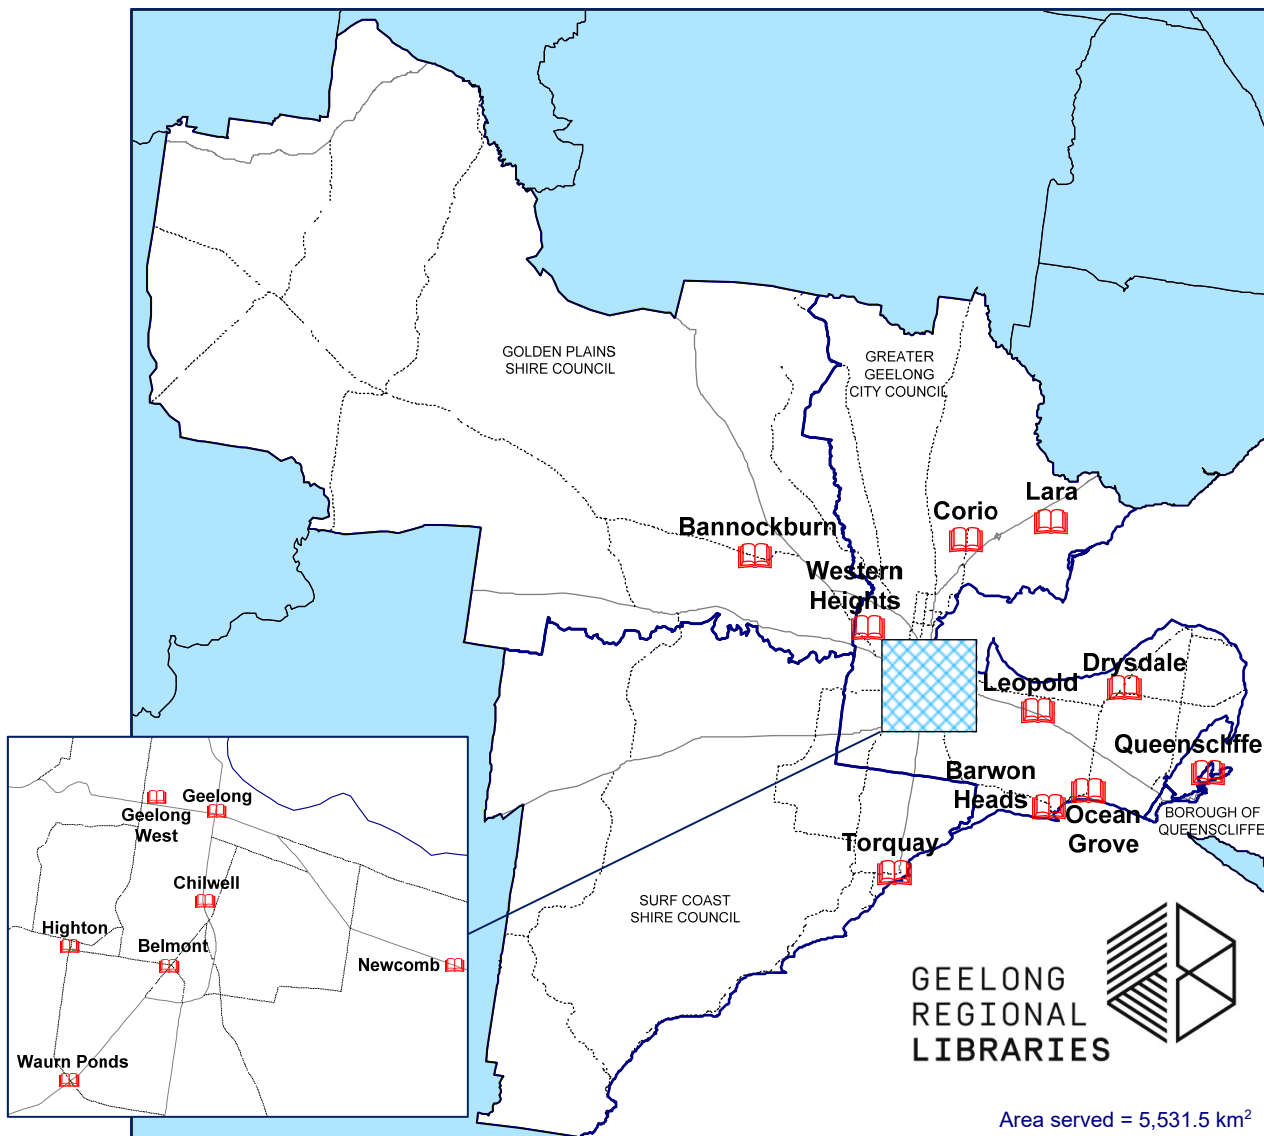

5452 1546

Chief Executive Officer

Mr Tom O'Reilly

5450 9333

Geelong Regional Library Corporation

Area served = 5,531.5 km²

Hours	Mon	Tue	Wed	Thurs	Fri	Sat	Sun
Bannockburn	10-1	10-5	10-6	10-5	10-	9-12	
Barwon Heads		2-5.30	2-5.30		10-1	10-1	
Belmont	9-8	9-8	9-8	9-8	9-8	9-5	
Chilwell	10-5	10-5		10-5	10-5	9.30-12	
Corio	10-8	10-5.30	10-5.30	10-5.30	10-8	9.30-5	
Drysdale	9-5	9-5	9-5	9-8	9-5	9.30-5	
Geelong	8-8	8-8	8-8	8-8	8-8	10-5	10-5
Geelong Heritage Centre		9-8	9-5	9-5	9-5	10-1	
Geelong West	10-8	10-5	10-5	10-8	10-5	9-5	
Highton	10-5	2-5	10-5	2-5	10-5	9-12	
Lara	10-6	10-8	10-6	10-8	10-6	10-1	
Leopold	9-6	9-6	9-6	9-8	9-6	10-1	
Newcomb	10-5.30	10-5.30	10-8	10-5.30	10-5.30	9.30-12	
Ocean Grove	10-6	10-8	10-6	10-6	10-6	9.30-5	
Queenscliff	1.30-5	1.30-5	10-5	10-5	10-5	9.30-12	
Torquay	10-5.30	10-5.30	10-5.30	10-8	10-5.30	10-1	1.30-4
Waurm Ponds	9-5	9-8	9-8	9-8	9-5	9-5	2-5
Western Heights	8-30-4	8-30-4	8-30-8	8-30-4	8-30-4	9-12	
Western Heights – school holidays	9-4		9-7			9-12	