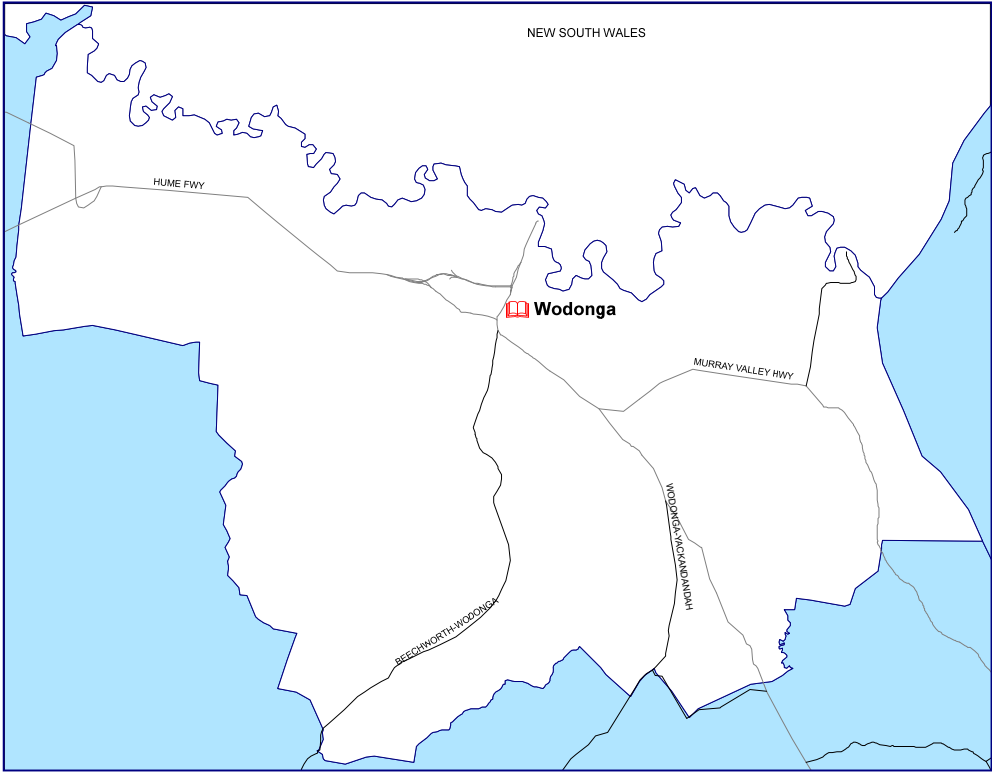

Wodonga Library

Area served = 433 km²

Hours	Mon	Tue	Wed	Thurs	Fri	Sat	Sun
Wodonga	10-6	10-6	10-6	10-6	10-6	9-12