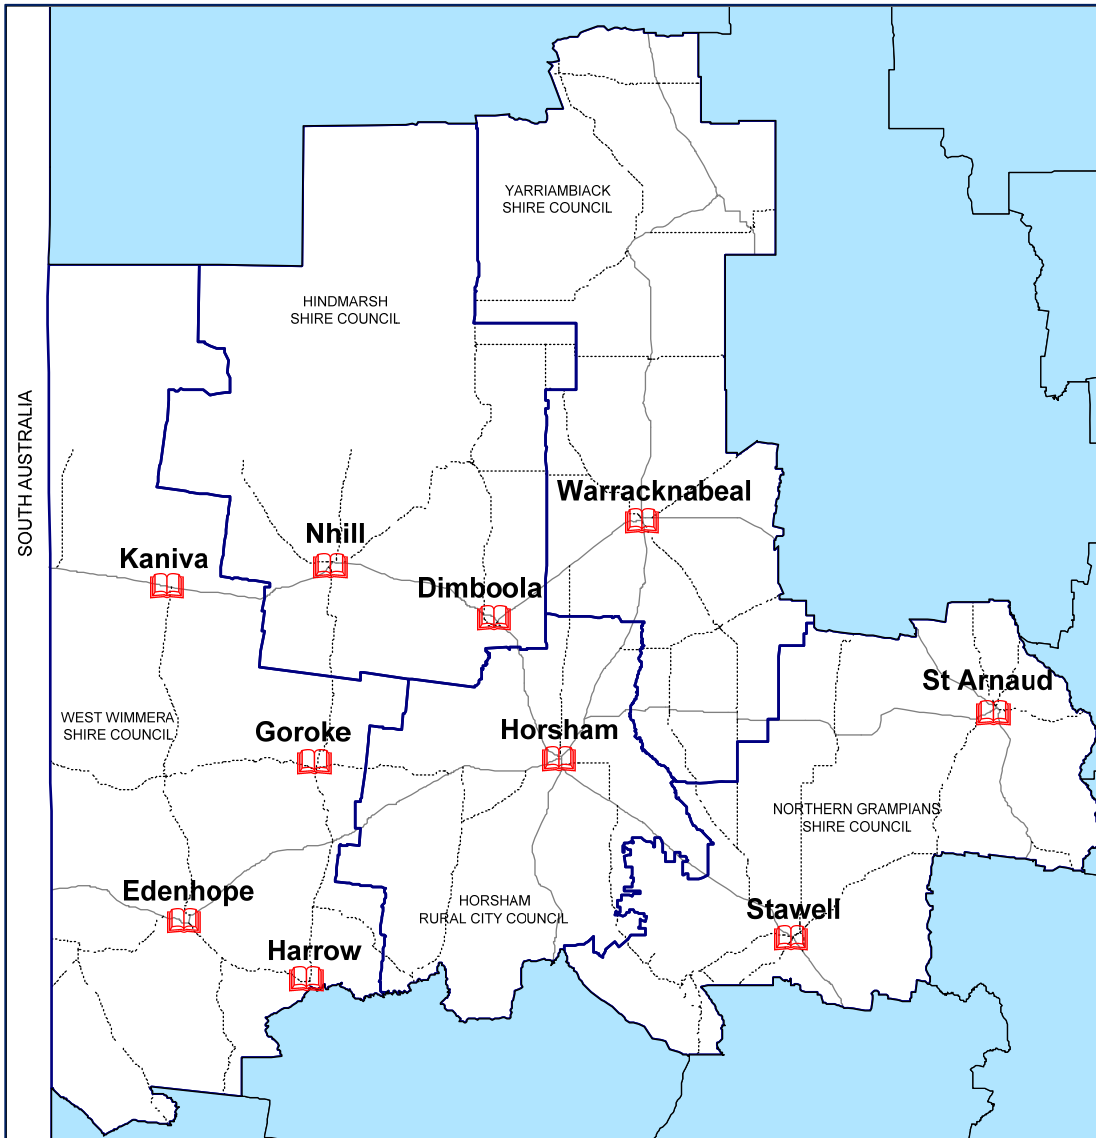

Member Councils

Manningham City Council
Whitehorse City Council

Wimmera Regional Library Corporation

Area served = 41,888 km²

Hours	Mon	Tue	Wed	Thurs	Fri	Sat	Sun
Dimboola		1.30-5.30	3-5.30	10-12.30 1.30-5.30	10-12.30 1.30-5.30	9.30-12	
Edenhope		10.30-1.30	10.30-12.30 2-5		10.30-12.30 2-5	10-12	
Goroce				1.30-4.30			
Harrow					9.30-12.30		
Horsham	10-5.30	10-5.30	10-5.30	10-5.30	10-5.30	9.30-1	
Kaniva		3.30-5.30		9.30-1	3.30-5.30	10-12	
Nhill		2-5.30	2-5.30	9-1.30	2-5.30	10-12	
St Arnaud		1.30-5.30	1.30-5.30	10-1 2.30-5.30	1.30-5.30	9.30-12	
Stawell		10-5.30	10-5.30	10-5.30	10-5.30	10-12	2-5
Warracknabeal		2-5.30	2-5.30	11-12.30 3-6	2-5.30	10-12	