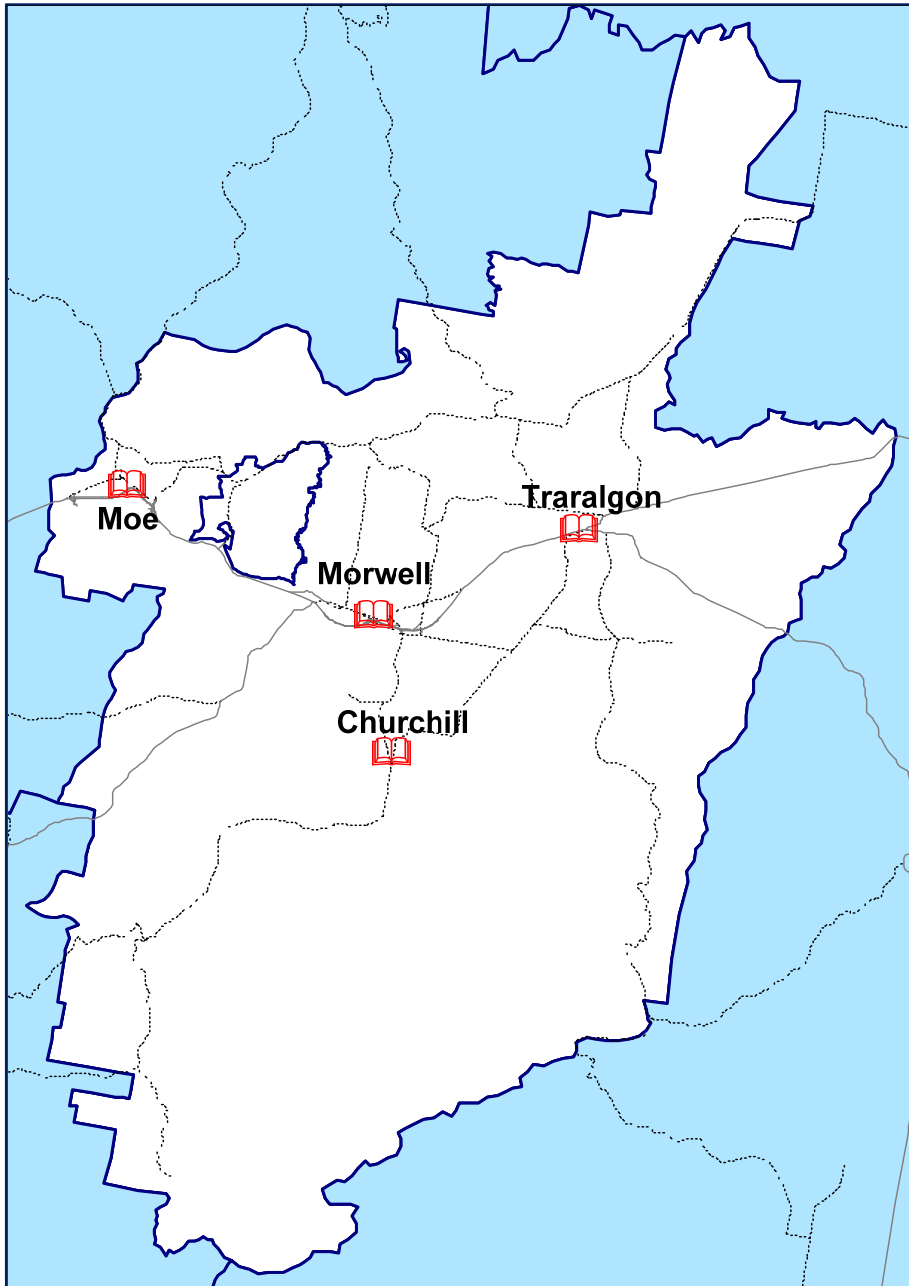

Chief Executive Officer
Mr John Nevins
1300 653 356

Latrobe City Libraries

Area served = 1,394.8 km²

Hours	Mon	Tue	Wed	Thurs	Fri	Sat	Sun
Churchill	8.30-5.15	9.15-6	8.30-4.30	9.15-6	8.30-5.15		
Moe	8.30-6	8.30-6	8.30-6	8.30-6	8.30-6	9-12	10-2
Morwell	10-6	10-6	10-6	10-6	10-6	9-12	
Traralgon	8.30-6	8.30-6	8.30-6	8.30-6	8.30-6	9-12	3-6