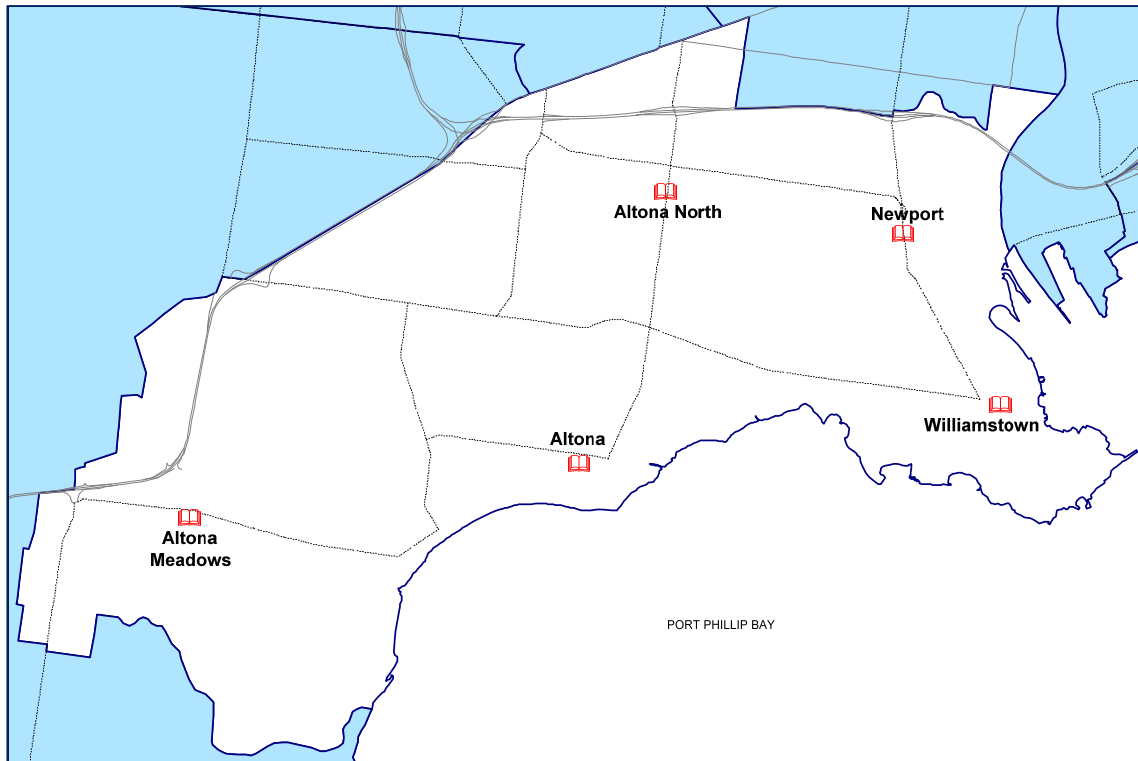

Hobsons Bay Libraries