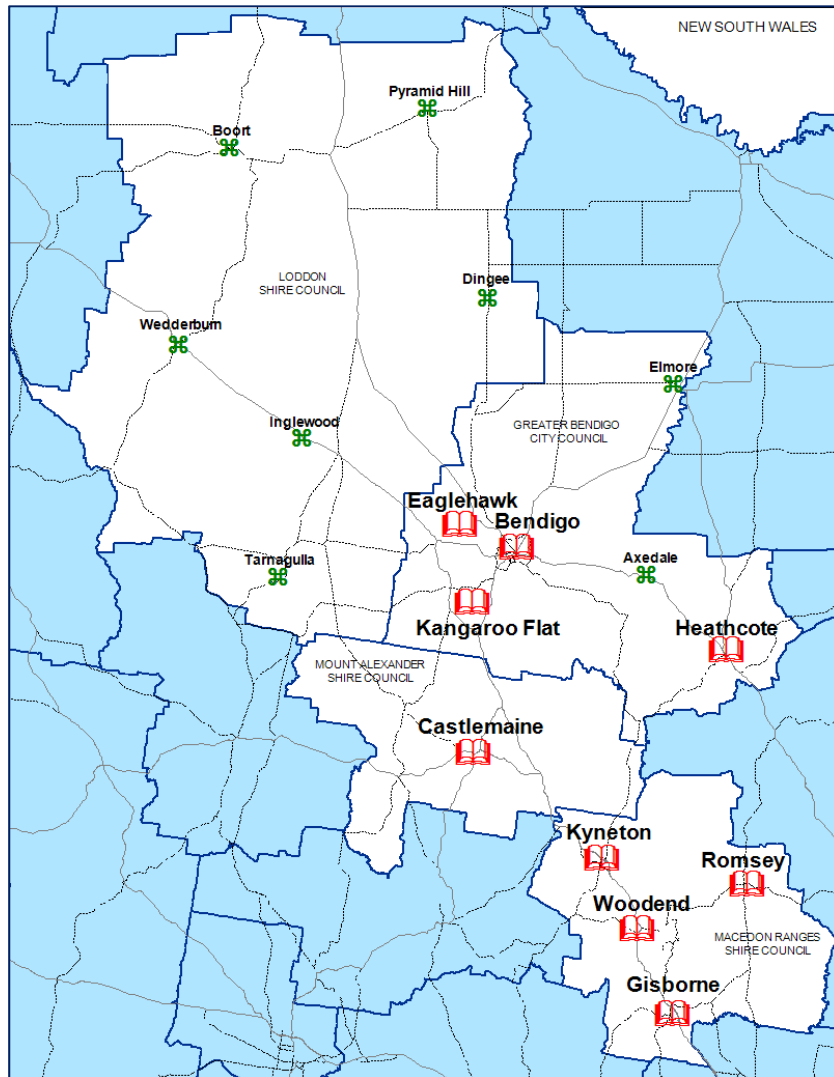

Area served = 12,979.2 km²

Hours	Mon	Tue	Wed	Thurs	Fri	Sat	Sun
BRAC			10-4.30	10-4.30			
Bendigo	9-6	9-7	9-6	9-7	9-6	10-3	
Castlemaine	10-6	10-6	10-6	10-7	10-6	9.30-1	
Eaglehawk		10-5			9.30-12.30	9.30-12.30	
Gisborne	9-5.30	9-6	9-5.30	9-5.30	9-5.30	9.30-12.30	
Heathcote				9-1	9-5	9-12	
Kangaroo Flat	9.30-5	9.30-5	9.30-5	9.30-6	9.30-5	9.30-12.30	
Kyneton	9.30-5	9.30-5	9.30-5	9.30-6	9.30-5	9.30-12.30	
Romsey	9.30-5	9.30-5	9.30-5	9.30-6	9.30-5	9.30-12.30	
Woodend	9.30-5	9.30-5	9.30-6	9.30-5	9.30-5	9.30-12.30	
Axedale					2-5		
Boort	10-12.30, 1-3.30	10-12.30, 1-3.30	10-12.30, 1-3.30	10-12.30, 1-3.30	10-12.30, 1-3.30		
Dingee		9-11		3.30-5.30			
Elmore	11-2				10.45-12.15		
Inglewood	9-4.30	9-4.30	9-4.30	9-4.30			
Pyramid Hill	3-6	10-6	10-6	10-4	10-12		
Tarnagulla				1-4			
Wedderburn	9-5	9-5	9-5	9-5	9-5		