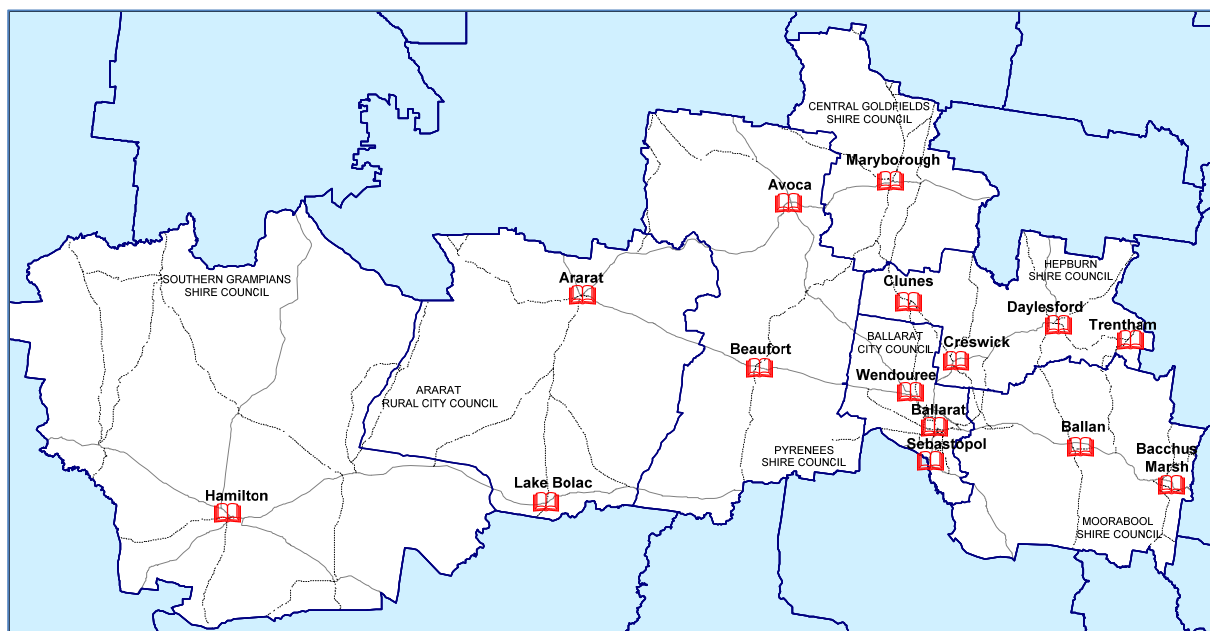

Central Highlands Libraries

Area served = 12,765 km²

Central Highlands Libraries (CHL) was formed in 2011 to provide a shared library services model for the Region. The City of Ballarat provides a range of library services to the following Councils:

- ❖ Ararat Rural City Council
- ❖ Central Goldfields Shire Council
- ❖ Hepburn Shire Council
- ❖ Moorabool Shire Council
- ❖ Pyrenees Shire Council
- ❖ Southern Grampians Shire Council

Hours	Mon	Tue	Wed	Thurs	Fri	Sat	Sun
Ararat	10-5.30	10-5.30	10-5.30	10-5.30	10-5	9-12	
Avoca	9.30-4.30	9.30-4.30	9.30-4.30	9.30-4.30	9.30-4.30	11-2	11-2
Bacchus Marsh	8.30-8	8.30-5	8.30-5	8.30-8	8.30-5	9-2	
Ballan			9.30-1		9.30-5	9.30-1	
Ballarat	9.30-6	9.30-6	9.30-6	9.30-6	9.30-7	9.30-4	1.15-4
Beaufort	10-5	10-5	10-5	10-5	10-5	10-1	10-1
Clunes	10-6		10-4	10-6	10-4	10-3	11-3
Creswick	8.30-5	8.30-5	8.30-5	8.30-5	8.30-5	9-12	
Daylesford	9.30-5.30	9.30-5.30	9.30-5.30	9.30-5.30	9.30-5.30	10-1	
Hamilton	10-5.30	10-5.30	10-5.30	10-5.30	10-5.30	9-12	
Lake Bolac	10-5	10-5	10-5	10-5	10-5	10-4	10-4
Maryborough	10-5	10-5	10-5	10-5	10-5	9.30-12	
Sebastopol	9.30-5	9.30-5	9.30-5	9.30-5	9.30-5	9.30-12	
Trentham		10-1, 2-5	10-1, 2-5		10-1, 2-5	10-1	
Wendouree	10-5	10-5	10-5	10-5	10-6	9.30-12