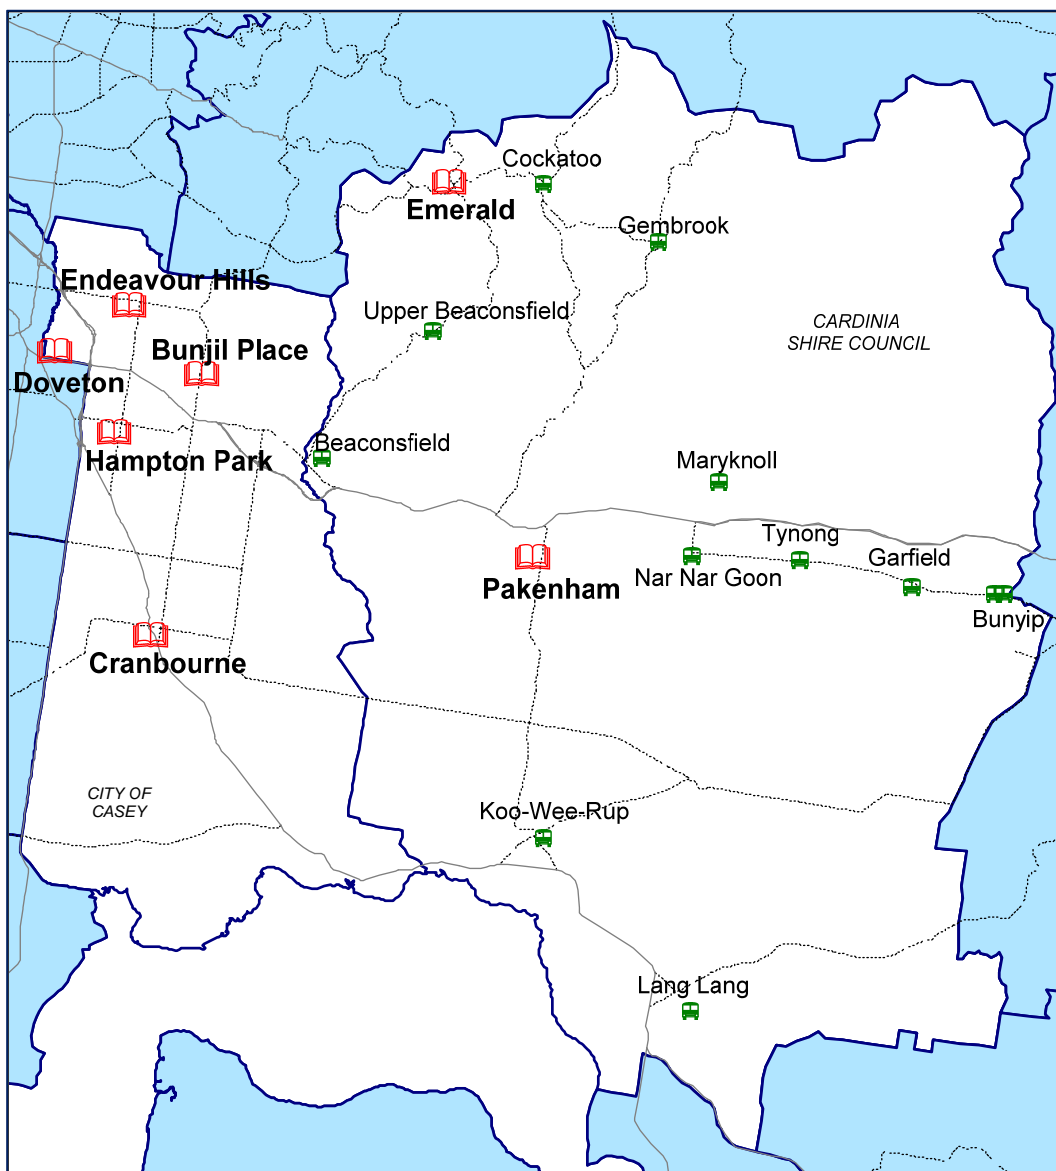

Community Outreach Coordinator

Ms Nerida Dye
n.dye@campaspe.vic.gov.au
5481 2404

Chief Executive Officer

Mr Jason Russell
5481 2200

Casey Cardinia Libraries

Area served = 1,687.4 km²

Hours	Mon	Tue	Wed	Thurs	Fri	Sat	Sun
Bunjil Place	9-9	9-9	9-9	9-9	9-9	10-4	10-4
Cranbourne	9-8	9-8	9-8	9-9	9-6	10-4	
Doveton	9-6	9-6	9-8	9-9	9-5	9.30-12	
Emerald	9-6	9-8	9-8	9-9	9-6	10-2.30	
Endeavour Hills	9-8	9-8	9-8	9-9	9-6	10-4	
Hampton Park	9-6	9-6	9-8	9-9	9-6	10-4	
Pakenham	9-8	9-8	9-8	9-9	9-6	10-4	1-4