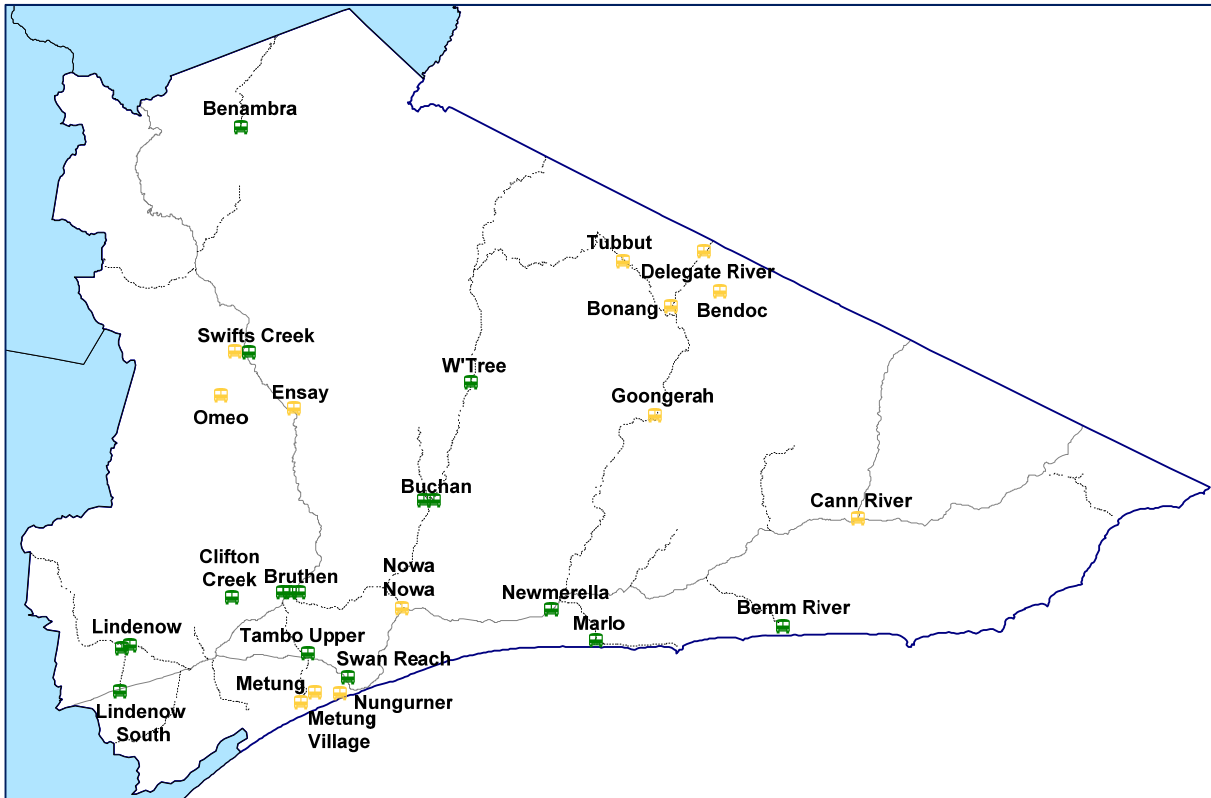

East Gippsland Shire Library

Visit the website for specific dates -

<http://www.eastgippsland.vic.gov.au/Libraries/Outreach_Mobile_Services>

Mobile Times	Mon	Tue	Wed	Thurs	Fri	Sat	Sun
Week 1 (Green Route)	26) 10.00-11.30 22) 1.30-2.30	6) 9.15-10.00 21) 10.45-11.30 7) 12.30-2.00	18) 9.00-9.30 27) 10.15-11.00 4) 10.00-10.30 5) 10.45-11.15 8) 11.45-12.15 30) 1.45-2.15 29) 12.00-12.30	19) 9.00-9.45 3) 10.00-11.15 12) 1.00-1.45 13) 2.00-2.30 11) 2.45-3.30			
Week 2 (Yellow Route)	25) 9.30-10.30 23) 11.00-12.00 24) 1.45-2.45		14) 8.45-9.45 15) 10.00-11.00 16) 11.15-11.45 28) 10.30-11.30 17) 1.45-2.15	1) 9.00-10.00 9) 10.45-11.30 20) 1.00-1.45 2) 2.30-3.00 10) 3.30-4.00