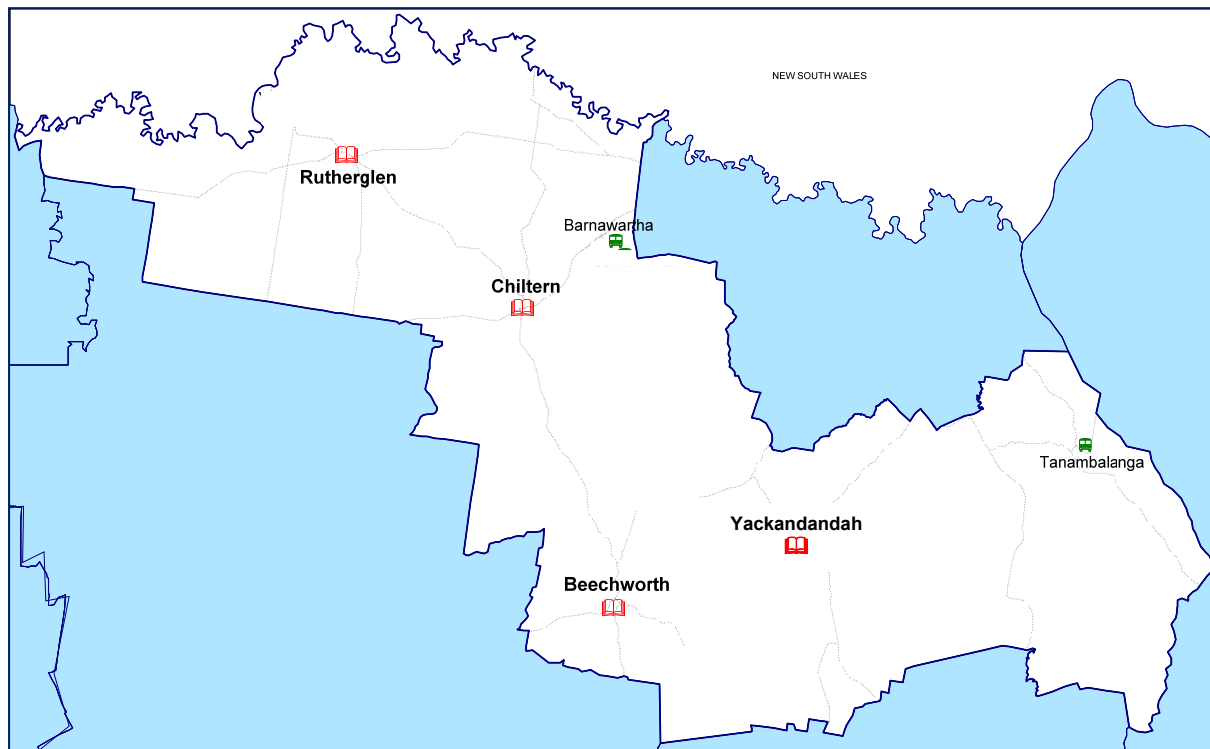

9356 6917

Chief Executive Officer

Mr Domenic Isola

9205 2200

Indigo Shire Libraries

Area served = 2,040 km²

Hours	Mon	Tue	Wed	Thurs	Fri	Sat	Sun
Beechworth	8.30-5	8.30-5	8.30-5	8.30-5	8.30-5	9.30-12	
Chiltern			8.30-12.30 1-5		8.30-12.30 1-5	9.30-12	
Rutherglen		9-12.30 1-4.30	9-12.30 1-4.30	9-12.30 1-4.30	9-12.30 1-4.30	9-12	
Yackandandah	8.30-5	8.30-5	8.30-5	8.30-5	8.30-5	9.30-12	
Tangambalanga				10-12 fortnightly			
Barnawartha				12-2 fortnightly			