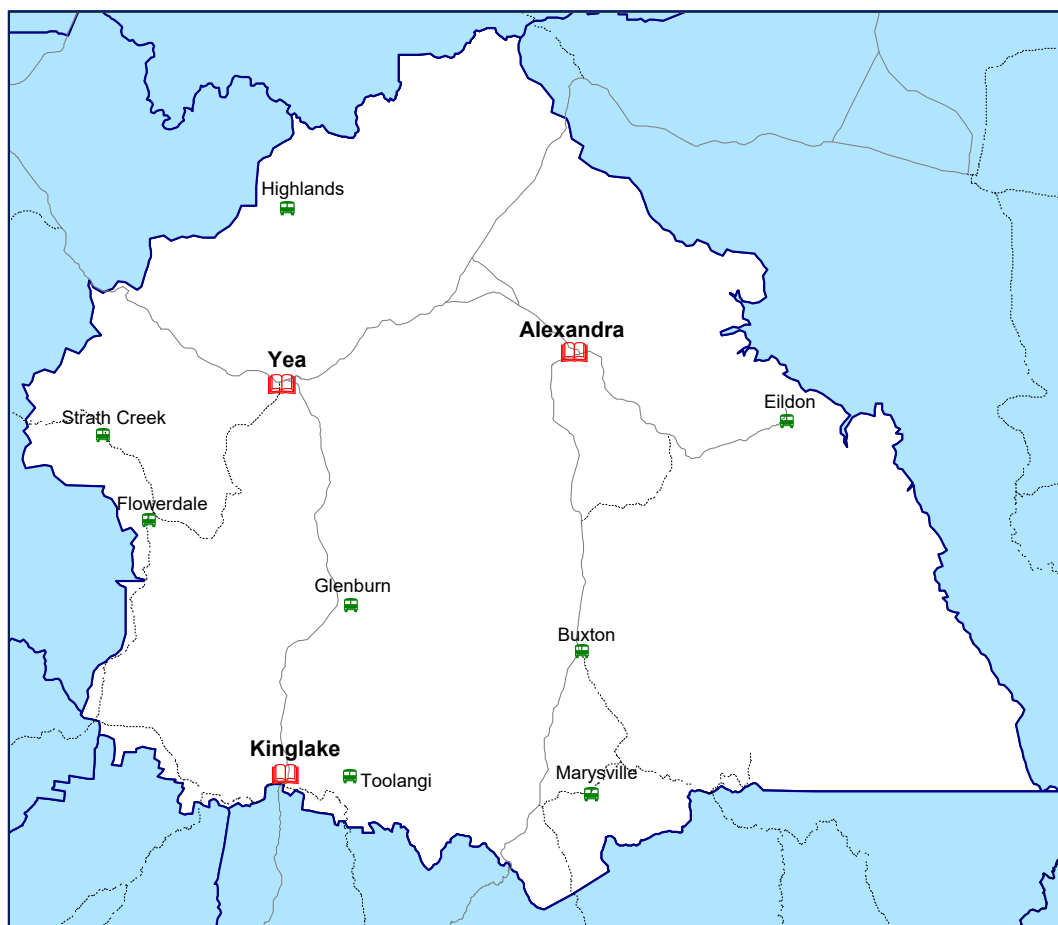

Murrindindi Library Service

Area served = 3,889.2 km²

Hours	Mon	Tue	Wed	Thurs	Fri	Sat	Sun
Alexandra	2-5	2-5, 6-8		9.30-5	9.30-5	9.30-12	
Kinglake	9-6.30	9-5	9-5	9-5	9-5	10-12	
Yea	9-5	9-6.30	9-5	9-5	9-5	10-12	

A timetable with dates & locations of scheduled stops is available on the Murrindindi Shire Council website.

	Week 1	Week 2	Week 3	Week 4
Buxton	Tues 10-12	Tues 10-12	Tues 10-12	Tues 10-12
Eildon	Wed 1.30-4	Sat 9.30-11.30	Wed 1.30-4	Sat 9.30-11.30
Flowerdale	Thurs 2-5		Thurs 2-5	
Glenburn		Thurs 10-12		Thurs 10-12
Highlands		Wed 10.30-12.30		Wed 10.30-12.30
Marysville	Tues 1-4.30	Tues 1-4.30	Tues 1-4.30	Tues 1-4.30
Strath Creek		Thurs 1.30-4.30		Thurs 1.30-4.30
Toolangi	Thurs 10-1		Thurs 10-1