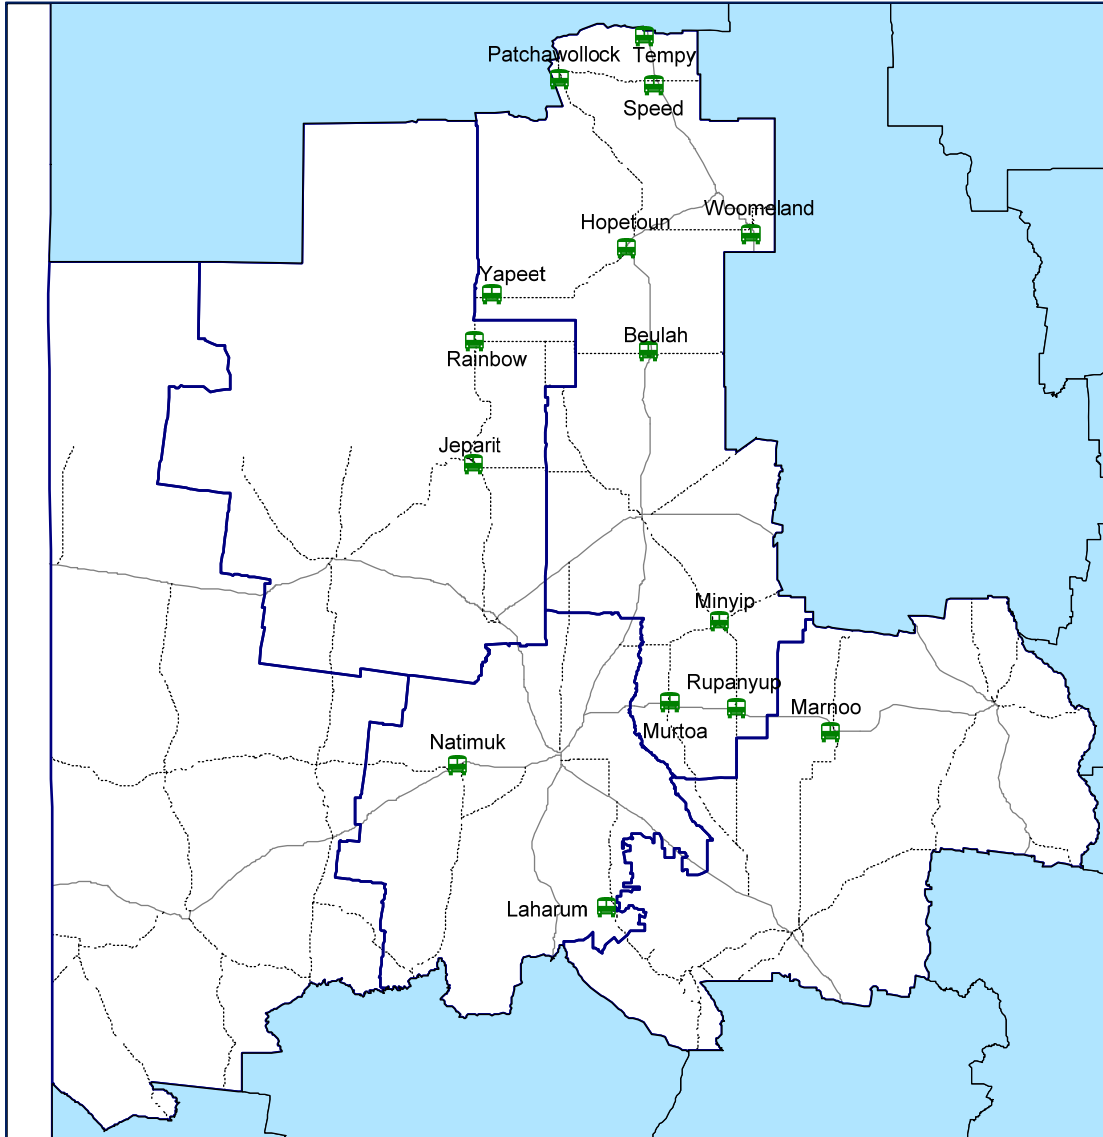

Hindmarsh Shire Council
Horsham Shire Council
Northern Grampians Shire Council
West Wimmera Shire Council
Yarriambiack Shire Council

Wimmera Regional Library Corporation

Mobile Stops

- 1) **Beulah** Bell Street, beside park (VicRoads 209 T10)
- 2) **Hopetoun** Lascelles Street (VicRoads 209 S3)
- 3) **Jeparit** Roy Street, outside Shire Depot (VicRoads 214 C3)
- 4) **Laharum** Grampians Road, outside school (VicRoads 40 G9)
- 5) **Marnoo** Newall Street, outside school (VicRoads 220 C4)
- 6) **Minyip** Main Street, beside Rotunda park (VicRoads 217 M7)
- 7) **Murtoa** McDonald Street, (VicRoads 217 S8)
- 8) **Natimuk** Main Street, outside Infant Welfare Centre (VicRoads 217 S11)
- 9) **Patchewollock** Yenolom Street, outside hall (VicRoads 208 H3)
- 10) **Rainbow** Federal Street, outside Mecca (VicRoads 209 N8)
- 11) **Rupanyup** Cromie St, near Walker St intersection centre median strip (VicRds 217 S3)
- 12) **Speed** Randell Lane, opposite public toilets (VicRoads 208 D10)
- 13) **Tempy** Harrison Street, outside preschool (VicRoads 11 H7)
- 14) **Woomelang** Brooke Street, outside school (VicRoads 208 H10)
- 15) **Yaapeet** Byrne Street, outside school (VicRoads 208 H7)