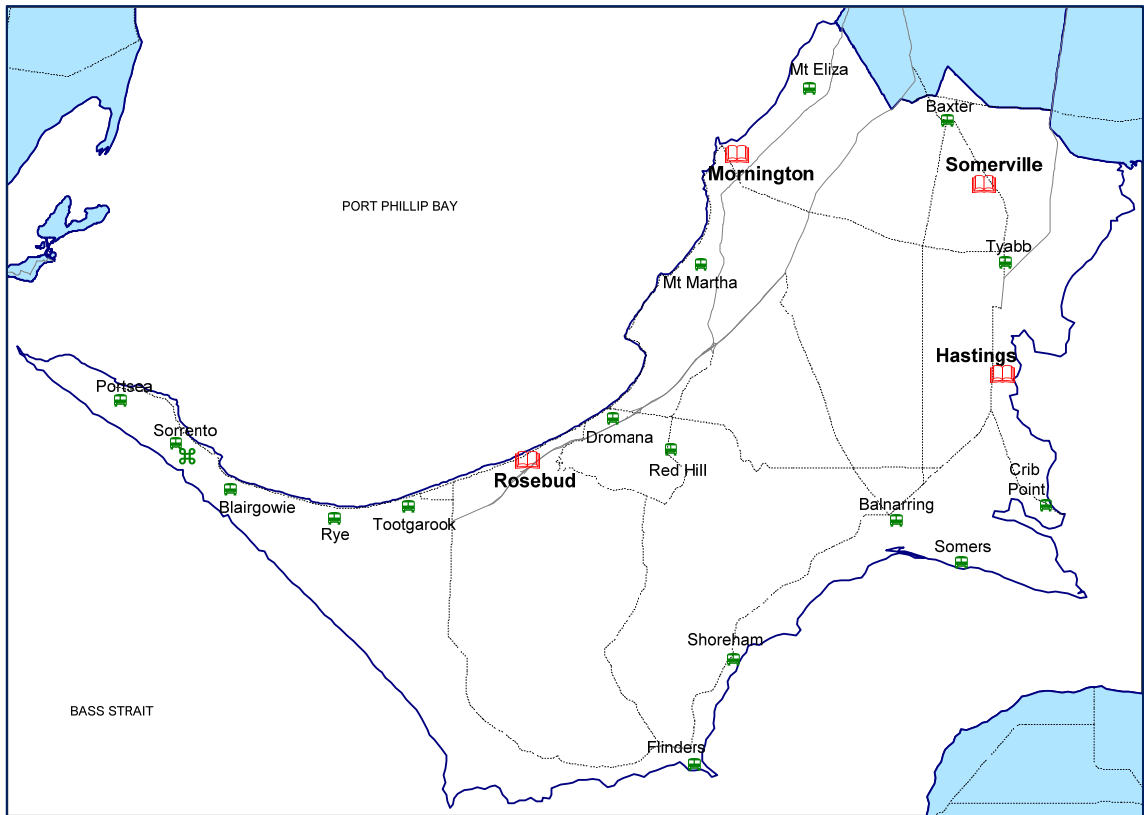

Mornington Peninsula Library Service

Area served = 723.4 km²

Hours	Mon	Tue	Wed	Thurs	Fri	Sat	Sun
Hastings	9-2	9-8	9-6	9-8	9-6	9-2	
Mornington	9-2	9-8	9-6	9-8	9-6	9-2	
Rosebud	9-2	9-8	9-6	9-8	9-6	9-2	
Somerville		10-6	10-6	10-6	10-6	9-12	

	Mon	Tue	Wed	Thurs	Fri	Sat	Sun
	13) 10-11.45 4) 1.15-2.15 2) 3.10-4.00 16) 4.40-5.30	3) 10.30-12.30 9) 1.50-2.20 14) 3.00-5.30	6) 10.30-12.15 12) 1.35-2.30 10) 3.10-5.15	11) 10.15-12.15 15) 1.35-2.30 5) 3.25-5.15	8) 10.00-11.30 7) 1.15-5.00	1) 9.30-12