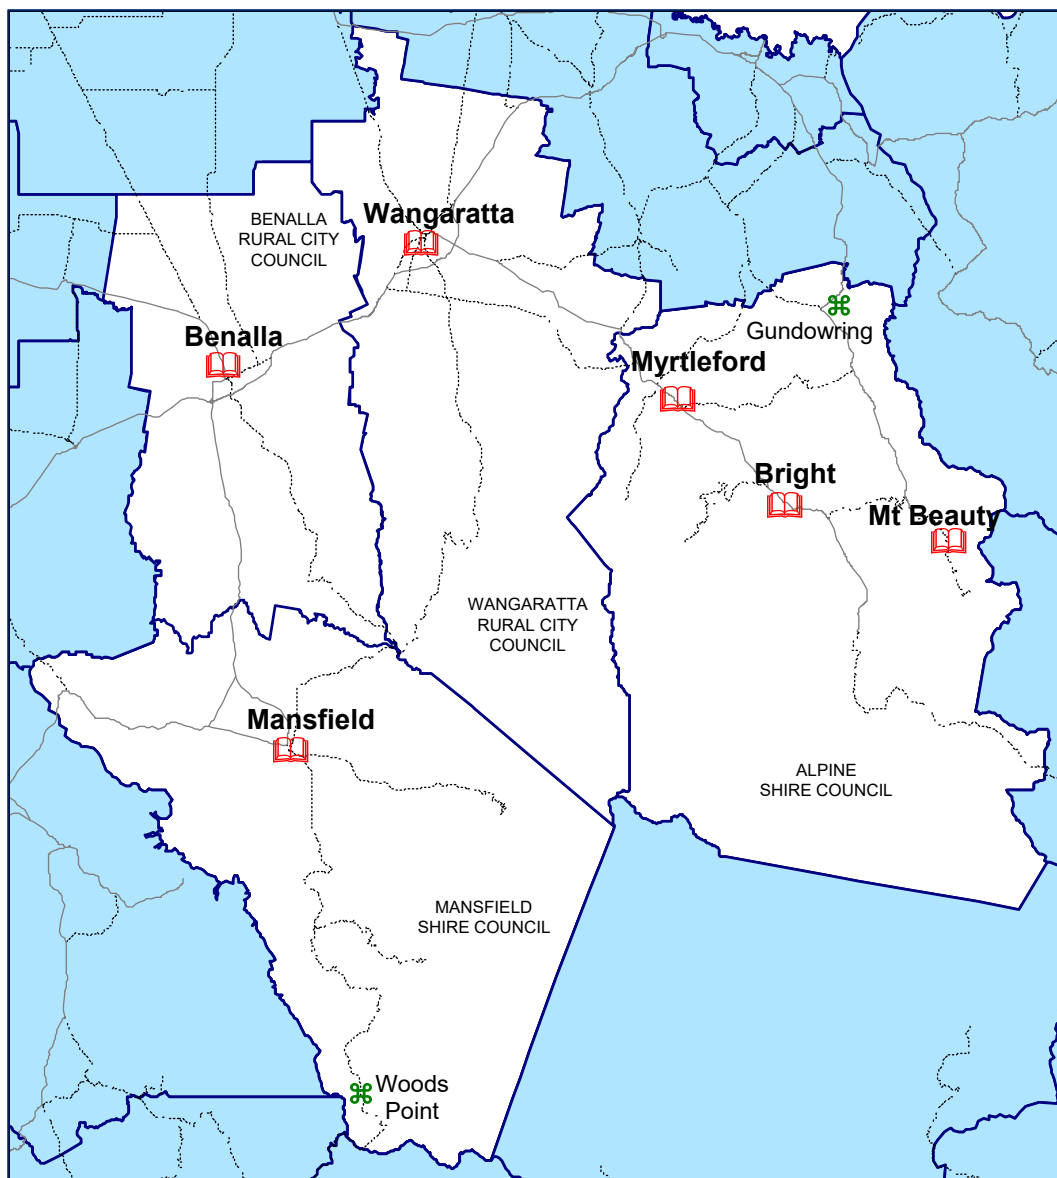

High Country Library Network

Area served = 14,760.8 km²

Hours	Mon	Tue	Wed	Thurs	Fri	Sat	Sun
Benalla	9.30-6	9.30-6	12-8	9.30-6	9.30-6	9-12	
Bright	1-5	9.30-6	9.30-5	9.30-5	9.30-5	9.30-12	
Mansfield		9.30-6	9.30-1	9.30-5.30	9.30-5.30	9.30-12	
Mt Beauty		9.30-5	1-6	9.30-5	1-5	9-12	
Myrtleford	10-5	1-6	10-5	10-5	10-5	9-12	
Wangaratta	9.30-6	9.30-6	9.30-8	9.30-6	9.30-6	9.30-1	
<i>Outreach Service</i>	Please check library web http://www.hclc.vic.gov.au for specific dates each month						
Upper Gundowring Hall		10.15-11.45		Monthly visits			
Woods Point	10:30-12			Monthly visits