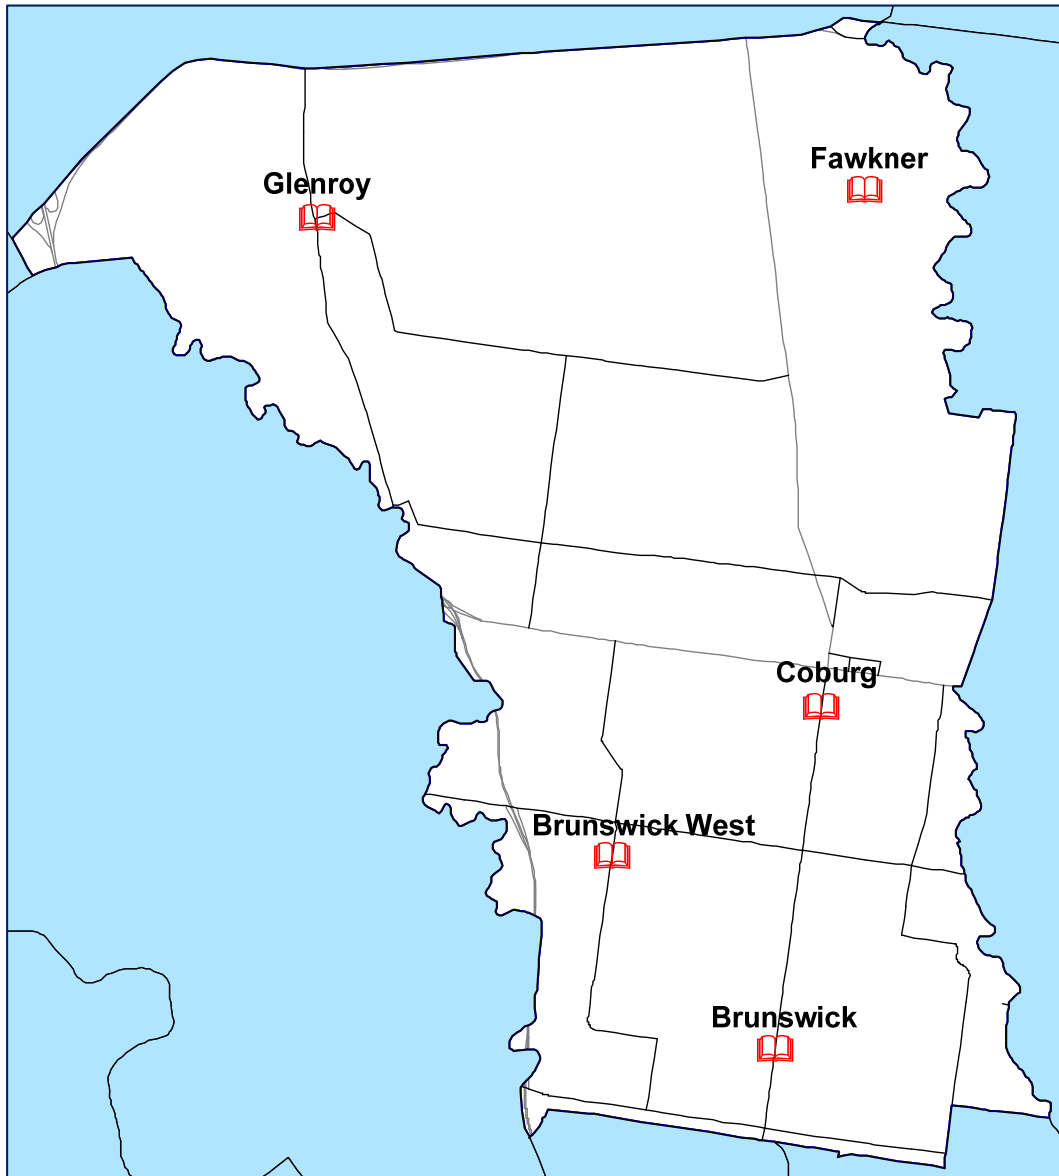

8325 1906

Chief Executive Officer

Mr Bryan Lancaster

9243 8888

Moreland City Libraries

Area served = 51 km²

Hours	Mon	Tue	Wed	Thurs	Fri	Sat	Sun
Brunswick	10-8	10-8	10-8	10-8	10-6	9-4	1-5
Brunswick West	11-5.30	11-8	11-5	11-5.30	11-5	10-1	
Coburg	10-8	10-8	10-8	10-8	10-8	9-4	1-5
Fawkner	11-5.30	11-8	11-5	11-5.30	11-5	10-1	
Glenroy	10-8	10-8	10-8	10-10	10-6	9-4	1-5