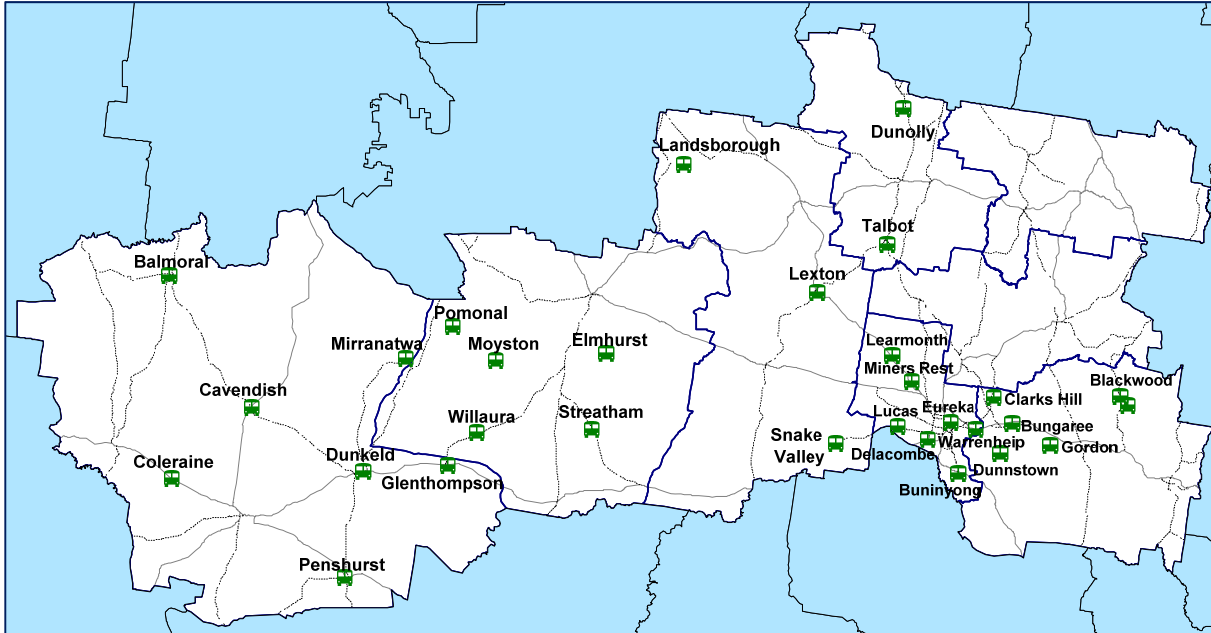

Central Highlands Libraries

More detailed information, please visit www.centralhighlandslibraries.org.au