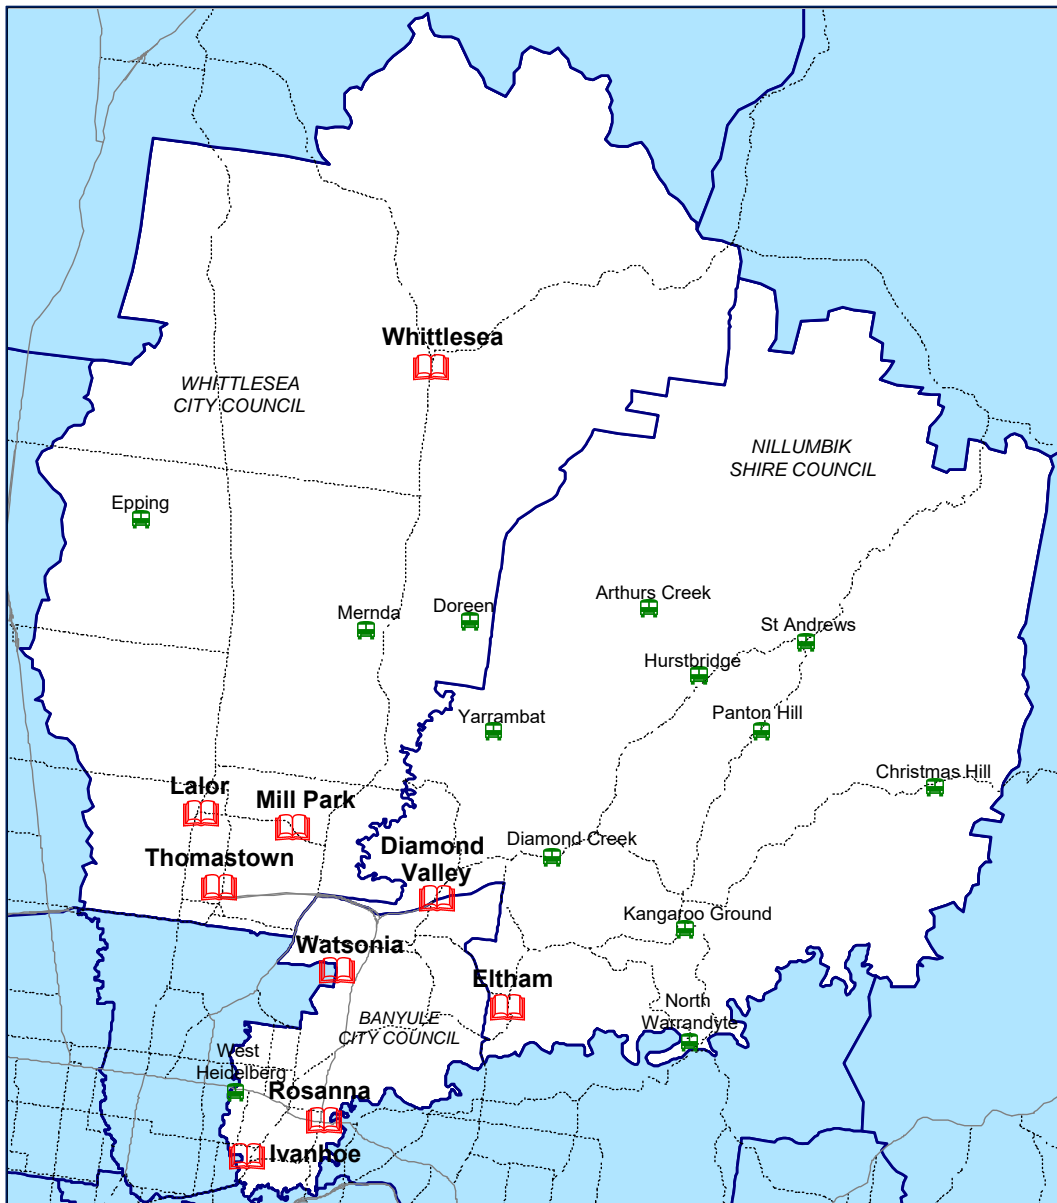

Yarra Plenty Regional Library Service

Area served = 988.4 km²

Hours	Mon	Tue	Wed	Thurs	Fri	Sat	Sun
Diamond Valley	10-5.30	10-8.30	10-5.30	10-5.30	10-5	10-5	1-5
Eltham	10-8.30	10-8.30	10-8.30	10-8.30	10-5	10-5	1-5
Ivanhoe	10-8.30	10-8.30	10-8.30	10-8.30	10-5	10-5	1-5
Lalor	10-8.30	10-8.30	10-8.30	10-8.30	10-5	10-5	1-5
Mill Park	10-8.30	10-8.30	10-8.30	10-11pm*	10-5	10-5	1-5
Rosanna	10-8.30	10-8.30	10-8.30	10-8.30	10-5	10-5	
Thomastown	10-8.30	10-8.30	10-8.30	10-8.30	10-5	10-1	
Watsonia	10-8.30	10-8.30	10-8.30	10-8.30	10-5	10-5	1-5
Whittlesea	9-5	9-5	9-8.30	9-5	9-5	10-1	

*Until further notice

Mobile Times	Mon	Tue	Wed	Thurs	Fri	Sat	Sun
	5) 9-12 4) 1-2.30 8) 3-4	10) 10.30-12.30 11) 2-4.30 6) 6-8.15	9) 10-12 7) 12.30-2.30 3) 3-5	1) 9.45-12 13) 2-5 3) 6.30-8.30	12) 9-12 2) 2-4