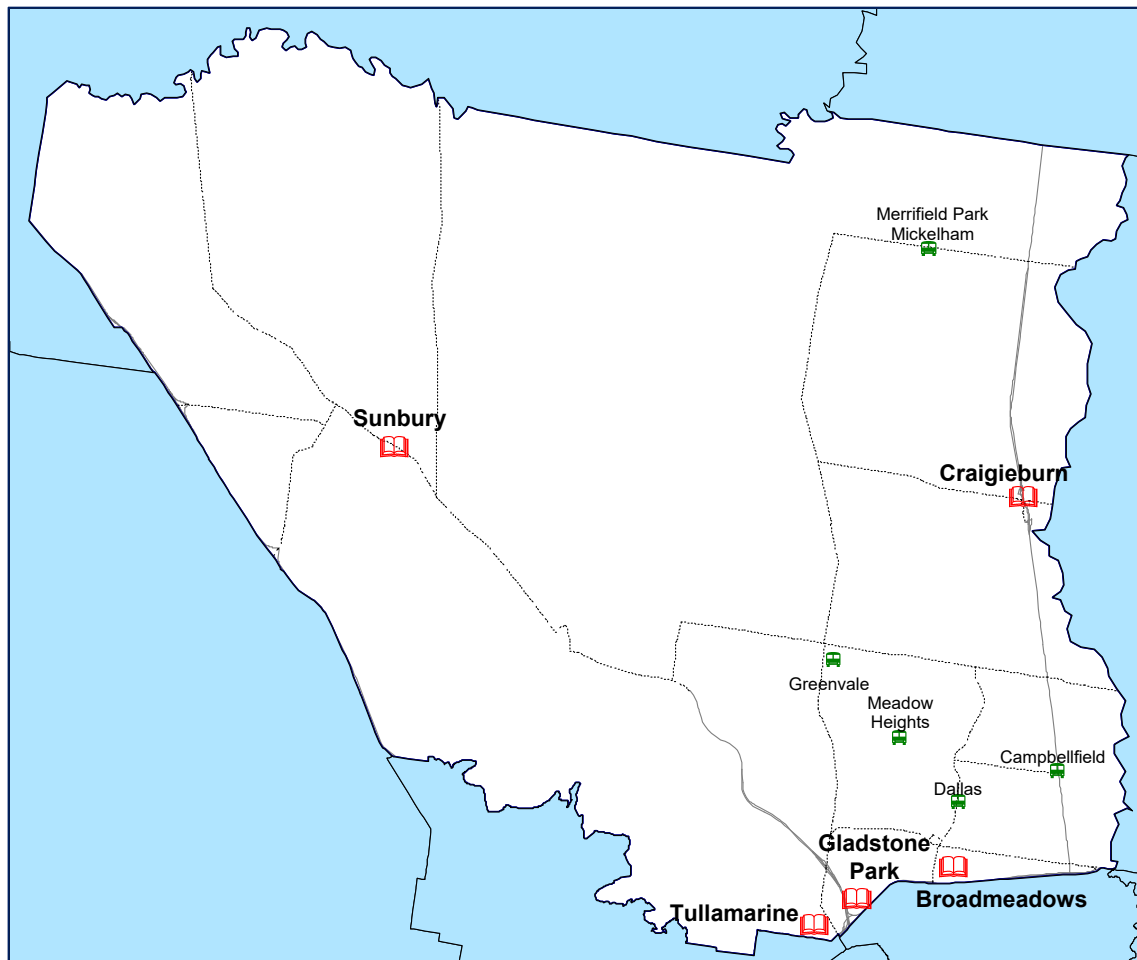

Hume Libraries

Area served = 503 km²

Hours	Mon	Tue	Wed	Thurs	Fri	Sat	Sun
Broadmeadows	10-8	10-8	10-8	10-10	10-5	10-4	1-4
Craigieburn	10-8	10-8	10-8	10-8	10-5	10-4	1-4
Gladstone Park	8.30-5	8.30-7	8.30-5	8.30-7	8.30-5.30	9.30-1	
Sunbury	9-5	12-8	12-8	9-5	9-5	9-1	1-4
Tullamarine	3-5.30	3-5.30	10-5.30	3-7.30		9-12	

Mobile Times	Mon	Tue	Wed	Thurs	Fri	Sat	Sun
	3) 12-5	4) 12-5	3) 3-7	4) 10-5	1) 10-12 2) 1-5	5) 9-12