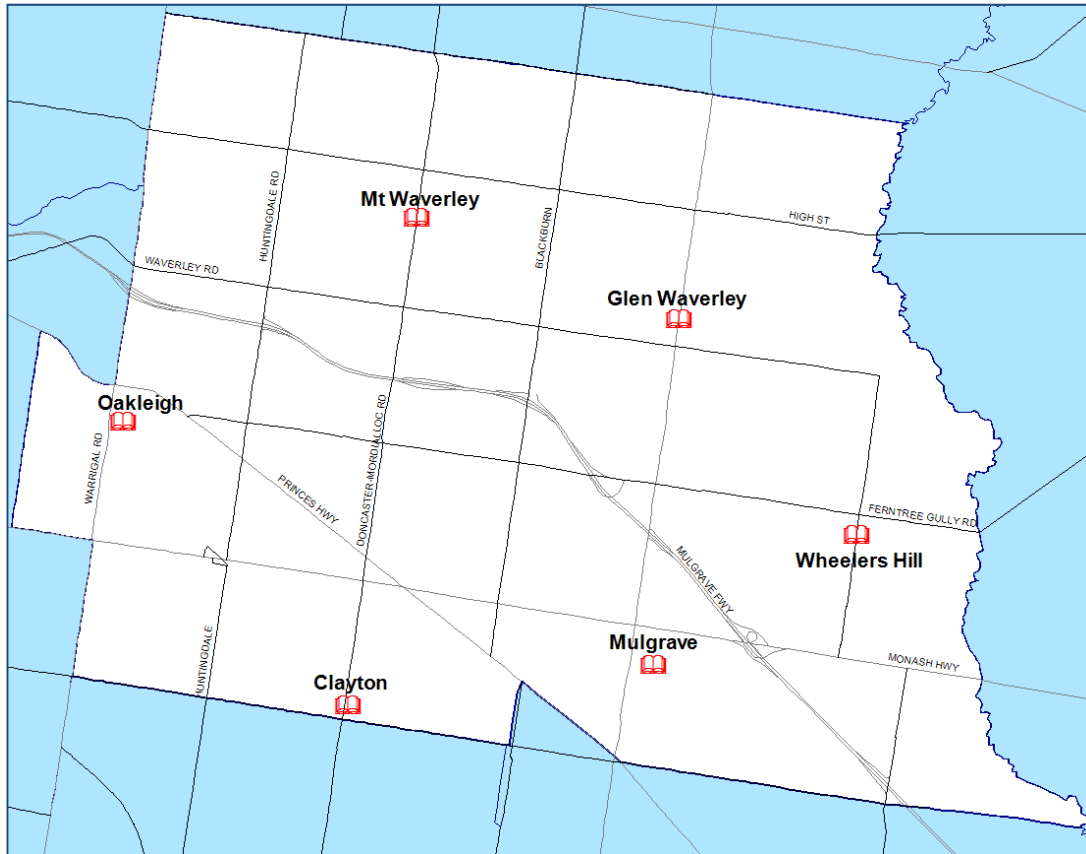

Monash Public Library Service

Area served = 81.1 km²

Hours	Mon	Tue	Wed	Thurs	Fri	Sat	Sun
Clayton	10-8.30	10-8.30	10-8.30	10-8.30	10-8.30	9-4	2-5
Glen Waverley	10-9	10-9	10-9	10-9	10-9	9-4	2-5
Mt Waverley	10-8.30	10-8.30	10-8.30	10-8.30	10-8.30	9-4	
Mulgrave	10-5	10-5	2-7	1.30-5	9-1.30	9-12	
Oakleigh	10-8.30	10-8.30	10-8.30	10-8.30	10-8.30	9-4	
Wheelers Hill	10-8.30	10-8.30	10-8.30	10-8.30	10-8.30	9-4	

During school holidays Mulgrave open 9:30 – 1 on Wednesdays and closed Wednesday evenings.