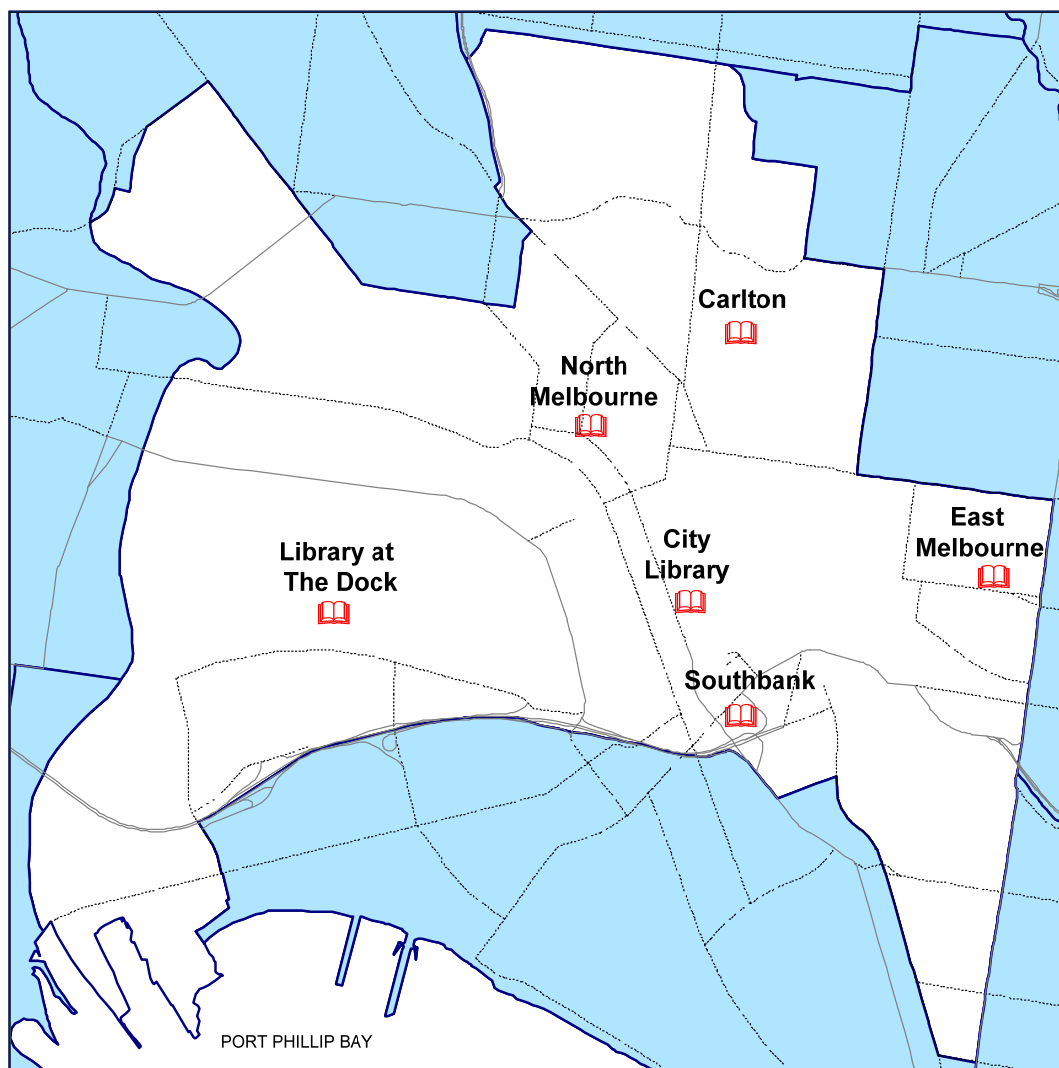

Chief Executive Officer

Mr Stephen Wall

9688 0200

Melbourne Library Service

Area served = 36.5 km²

Hours	Mon	Tue	Wed	Thurs	Fri	Sat	Sun
City Library	8-8	8-8	8-8	8-8	8-6	10-5	12-5
Carlton - Kathleen Syme	10-7	10-7	10-7	10-7	10-6	10-5	12-5
Docklands – Library at The Dock	8-7	8-7	8-7	8-7	8-7	10-5	12-5
East Melbourne	10-6	1-8	10-6	10-6	1-6	10-4	2-5
North Melbourne	10-7	10-7	10-7	10-6	1-6	10-4	2-5
Southbank	10-7	10-7	10-7	10-7	1-6	10-4	2-5