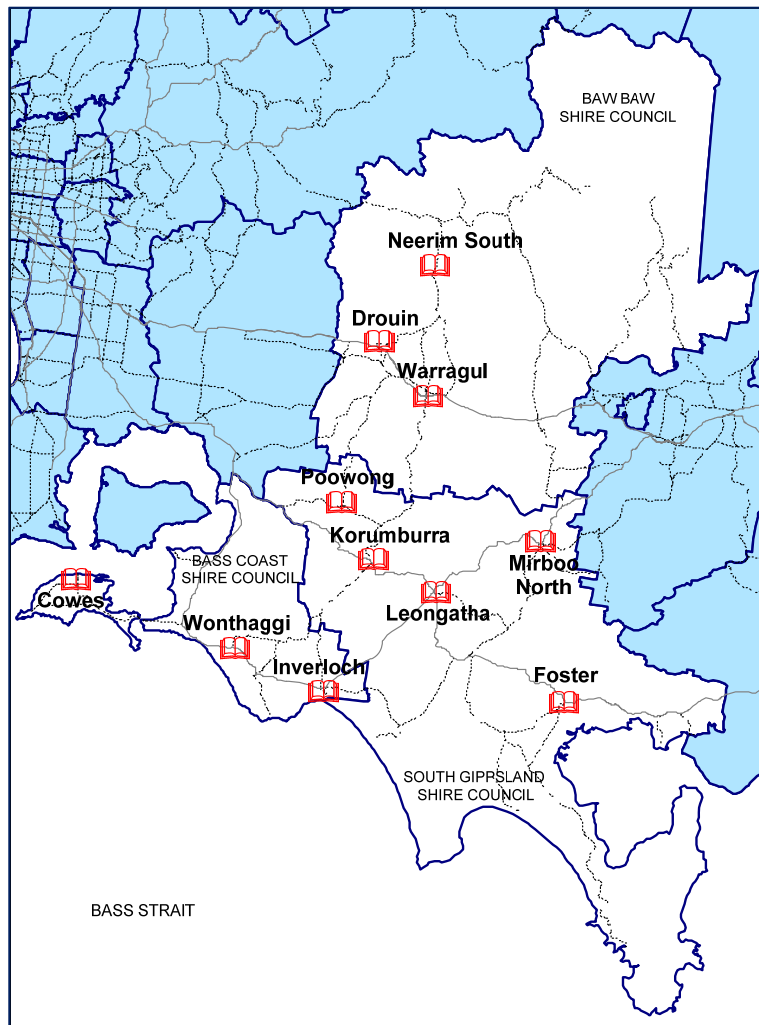

Chief Executive Officer

Mr David Morcom
1300 366 244

West Gippsland Regional Library Corporation

Area served = 8,193.6 km²

Hours	Mon	Tue	Wed	Thurs	Fri	Sat	Sun
Drouin	9.30-5.30	9.30-5.30	9.30-5.30	9.30-5.30	1.30-5.30	10-12	
Foster		10-5		2-6	10-5	10-1	
Inverloch	10-5	10-5	10-5	10-6	10-5	10-1	
Korumburra	10-5.30	10-5.30	10-5.30	10-5.30		10-12	
Leongatha	10-6	10-7	10-6	10-6	10-6	10-1	
Mirboo North		10-6	2-5	2-7		9.30-1	
Neerim South	9-1.15 1.45-4	9-1.15 1.45-4	9-1.15 1.45-4	9-1.15 1.45-4	9-5, 1-5**	10-12 10-12**	
Phillip Island	10-6	10-6	10-6	10-6	10-6	10-1	
Poowong				3.30-5.30	11-12.30 1.30-4.30		
Warragul	9.30-6	9.30-7	9.30-7	9.30-6	9.30-6	9-1	
Wonthaggi	10-6	10-6	10-6.30	10-6	10-6	9.30-4	