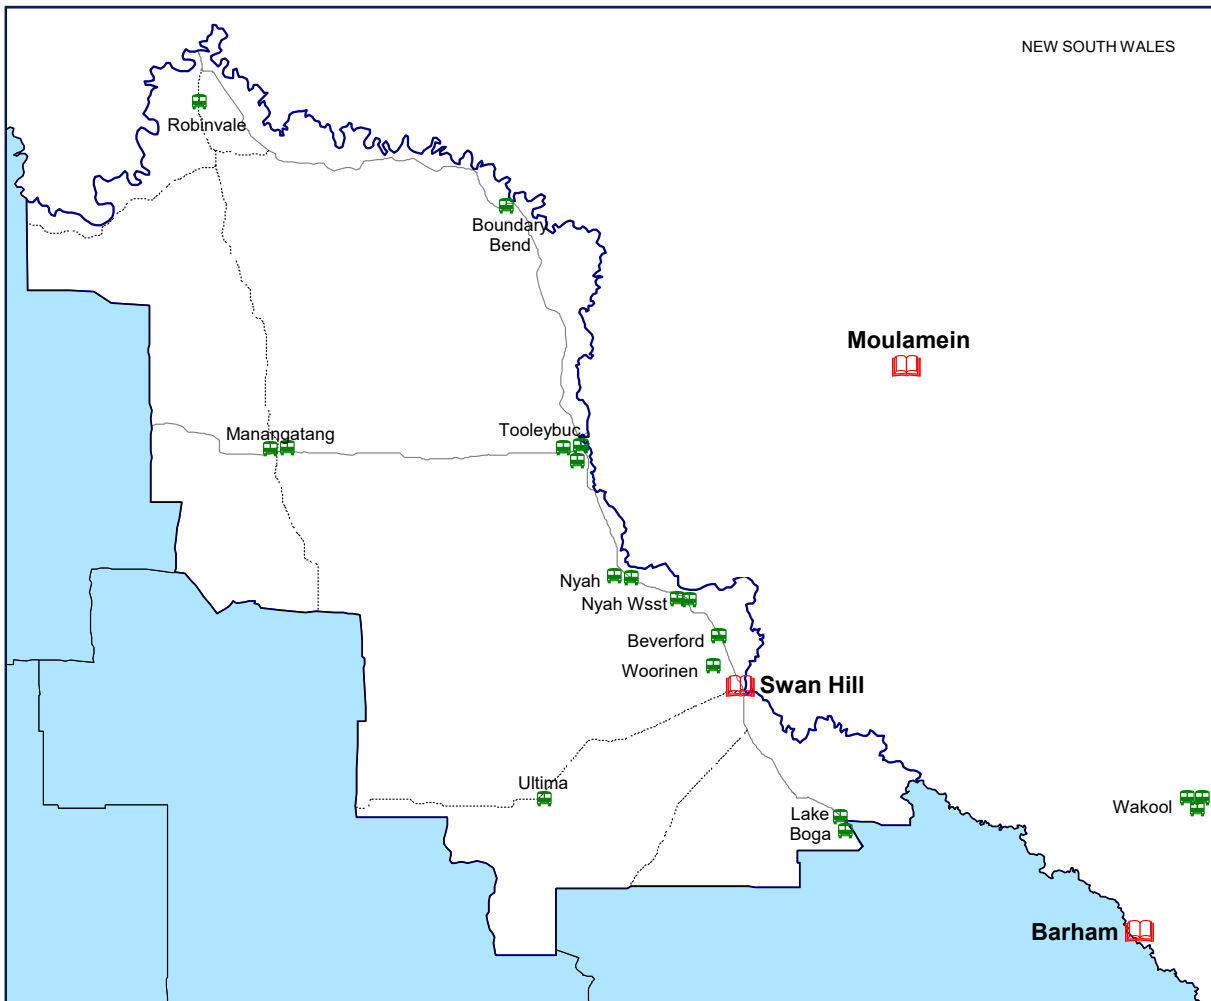

Chief Executive Officer

Mr Warren Roberts
8290 1333

Swan Hill Regional Library Service

Area served = 37,415 km²

Hours	Mon	Tue	Wed	Thurs	Fri	Sat	Sun
Swan Hill	10-5.30	10-5.30	10-5.30 7-8.30	10-5.30	10-5.30	10-12	
Barham NSW		12-5		10-3	12-5	10-12	
Moulamein NSW		2-6.30			2-6.30	10-12	