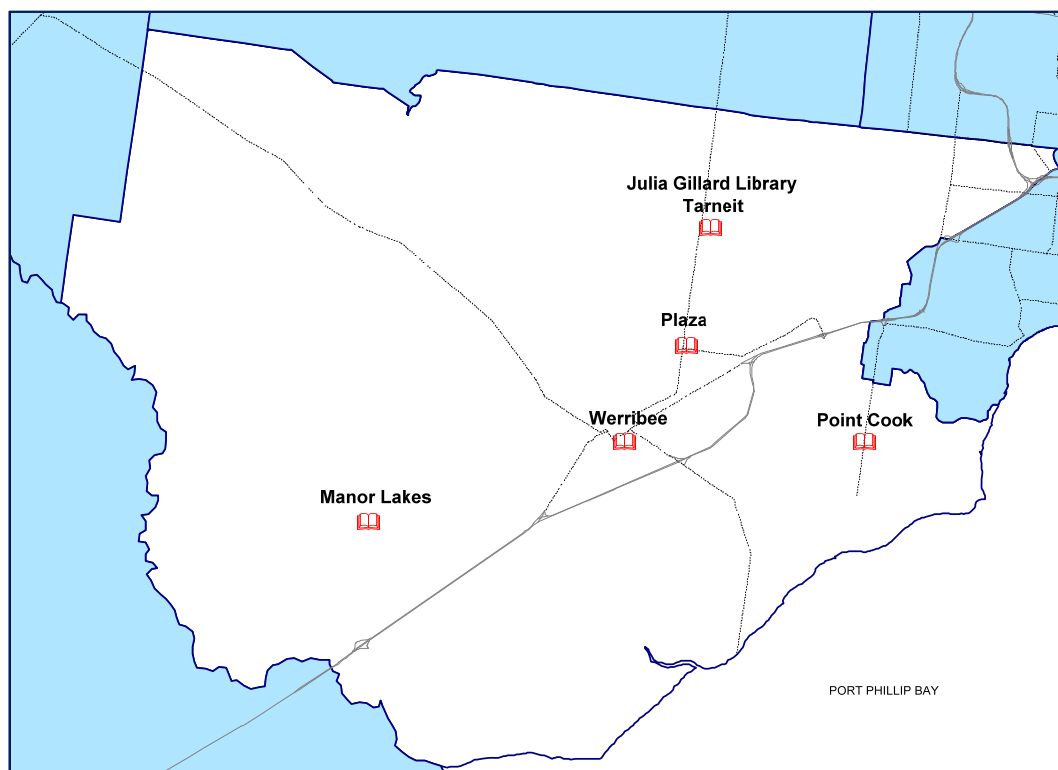

Wyndham City Library Service

Area served = 538.4 km²

Hours	Mon	Tue	Wed	Thurs	Fri	Sat	Sun
Manor Lakes	10-6	10-6	10-8	10-6	10-6	10-4	
Plaza	10-8	10-8	10-8	10-8	10-6	10-4	1.30-5
Point Cook	10-8	10-8	10-8	10-8	10-6	10-4	1.30-5
Tarneit	9-8	9-8	9-8	9-8	9-6	10-4	1.30-5
Werribee	10-6	10-6	10-6	10-8	10-6	10-4