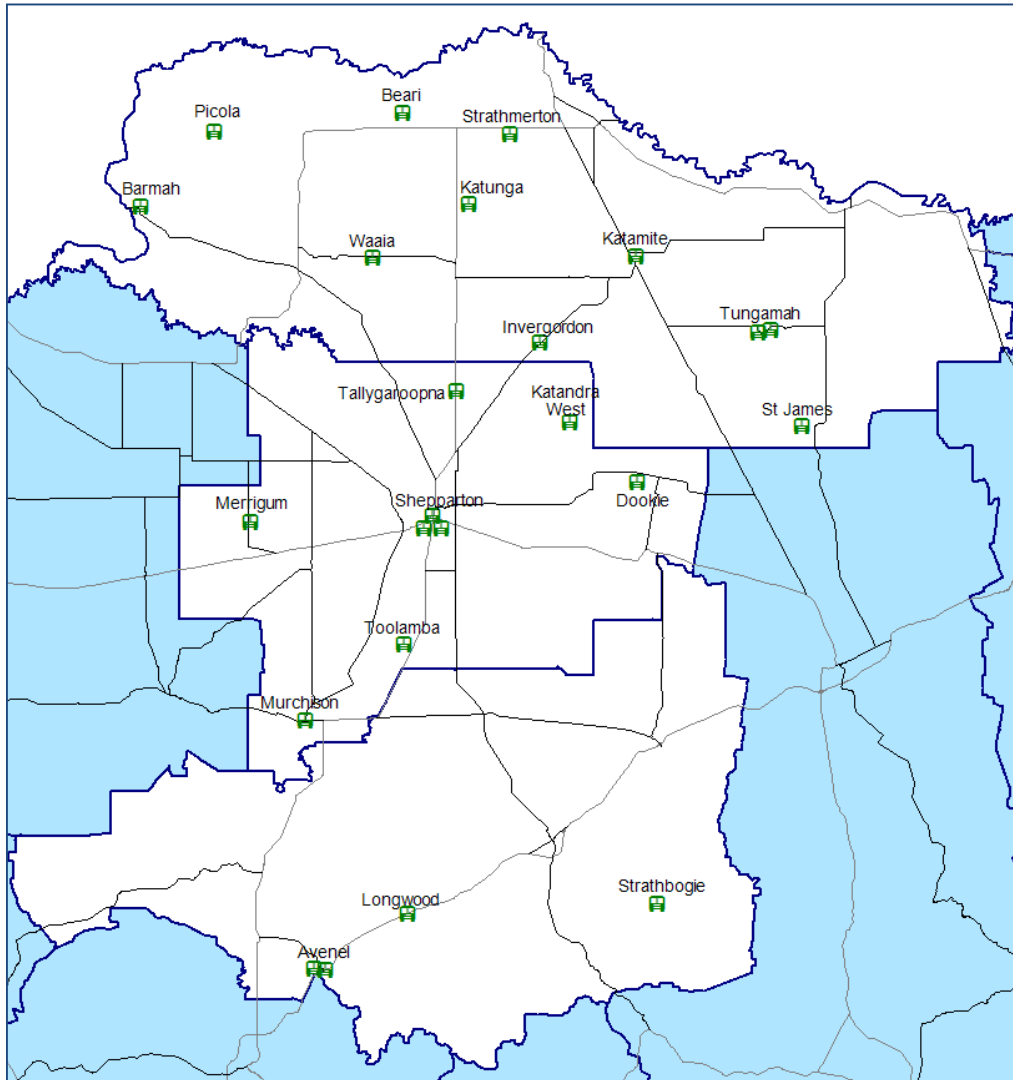

Goulburn Valley Regional Library Corporation

Mobile Stops

1)	Avenel	(VicRoads 46 E8)
2)	Avenel	School (VicRoads 46 E8)
3)	Barmah	(VicRoads 31 H2)
4)	Bearii	(VicRoads 22 G8)
5)	Dookie	(VicRoads 33 C7)
6)	Invergordon	(VicRoads 33 B4)
7)	Katamatite	(VicRoads 33 D3)
8)	Katandra West	(VicRoads 33 A5)
9)	Katunga	School (VicRoads 32 J2)
10)	Longwood	(VicRoads 46 H6)
11)	Merrigum	(VicRoads 32 D7)
12)	Murchison	(VicRoads 46 E3)
13)	Picola	(VicRoads 32 C2)
14)	Shepparton	South Shepparton Community House (VicRoads 32 H8)
15)	Sirius College	School (VicRoads 32 H8)
16)	St James	(VicRoads 33 G6)
17)	Strathbogie	(VicRoads 47 D7)
18)	Strathmerton	(VicRoads 22 J8)
19)	Tallygaroopna	(VicRoads 32H5)
20)	Toolamba	(VicRoads 32 G9)
21)	Tungamah	(VicRoads 33 G4)
22)	Tungamah	School (VicRoads 33 G4)
23)	Waaia	School (VicRoads 32 G2)