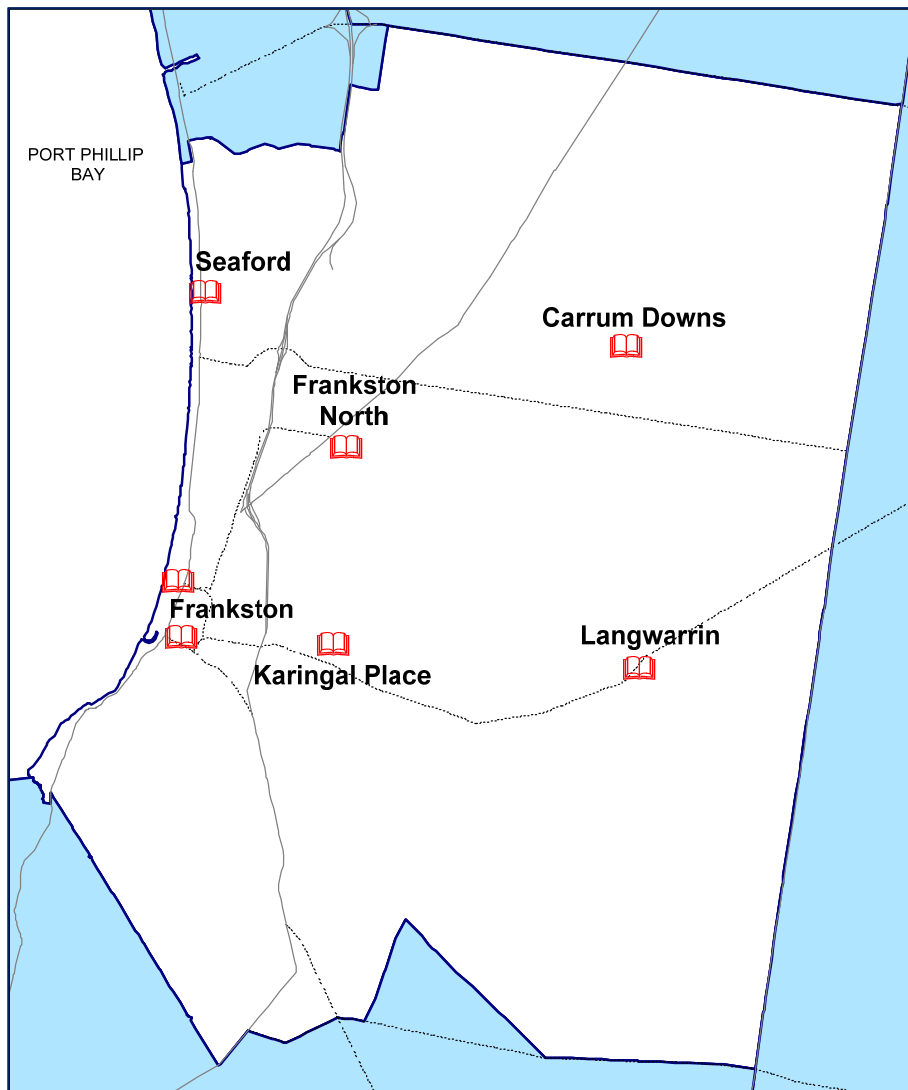

Frankston City Libraries

Area served = 129.3 km²

Hours	Mon	Tue	Wed	Thurs	Fri	Sat	Sun
Carrum Downs	11-6	11-6	11-6	1-8	9.30-4.30	11-4	12-4
Frankston	9-8	9-8	9-8	9-6	9-6	10-4	10-4
Frankston North	9-5	9-5	9-5	9-5	9-5		
Karingal PLACE			9-12				
Langwarrin	9-5	9-5	9-5	9-5	9-5	9-12	
Seaford	9-5	9-5	9-5	9-5	9-5	9-12	
Library Express	9-5	9-5	9-5	9-5	9-5		