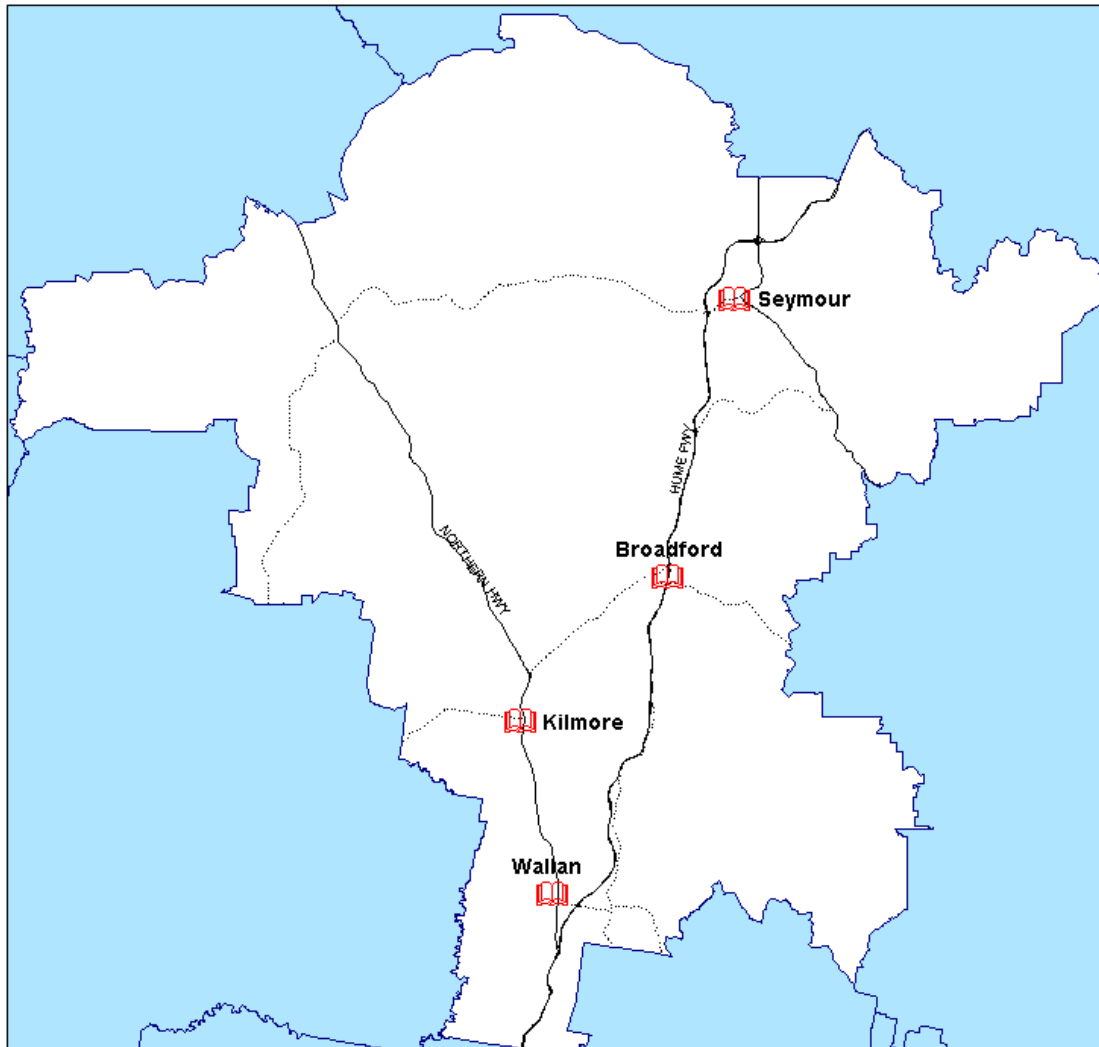

Mitchell Shire Library Service

Area served = 2,847 km²

Hours	Mon	Tue	Wed	Thurs	Fri	Sat	Sun
Broadford	8.30-5	8.30-5	8.30-5	8.30-5	8.30-5		
Kilmore	9-5	9-5	9-5	10-6	9-5	9-12	
Seymour	10-5	10-6	10-5	10-6	10-5	9-12	
Wallan	9-6	10-6	10-6	10-6	9-6	9-12