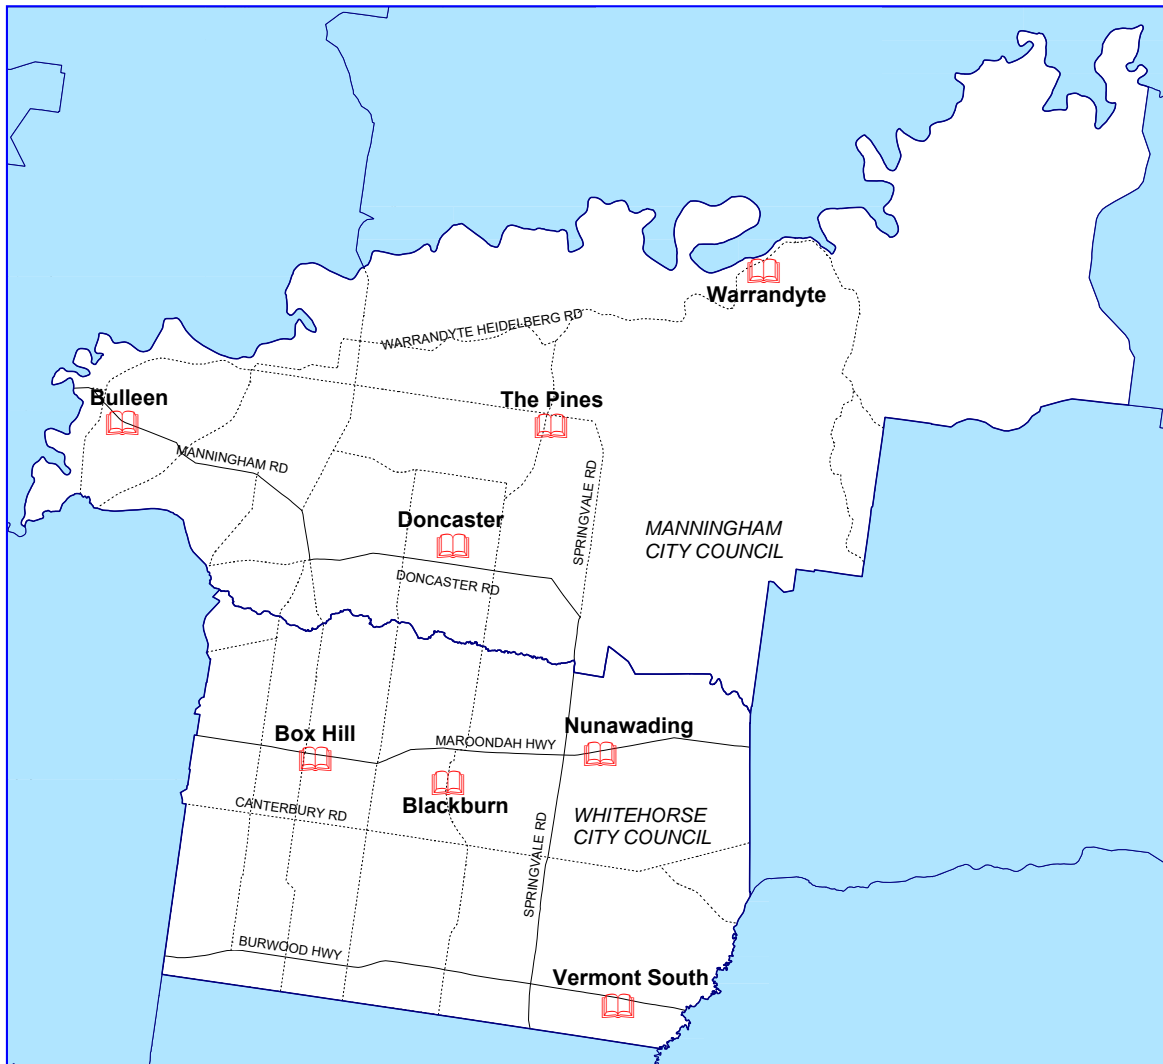

Whitehorse Manningham Regional Library Corporation

Area served = 178 km²

Hours	Mon	Tue	Wed	Thurs	Fri	Sat	Sun
Blackburn		10-5	1-8.30	10-5	10-5	9.30-5	
Box Hill	10-8	10-8	1-8	10-8	10-8	9-5	1-4
Bulleen	10-6	10-6	10-6	10-6	10-6	9-5	
Doncaster	10-6	10-6	10-8	10-8	10-6	9-5	1-4
Nunawading	10-8.30	10-8.30	1-8.30	10-8.30	10-5	9.30-5	2-5
The Pines	10-8	10-8	1-8	10-8	10-8	9-5	
Vermont South	1-5	10-8.30	1-8.30	10-5	10-5	9.30-5	
Warrandyte		10-5.30	10-5.30	1-5.30	1-5.30	9-1