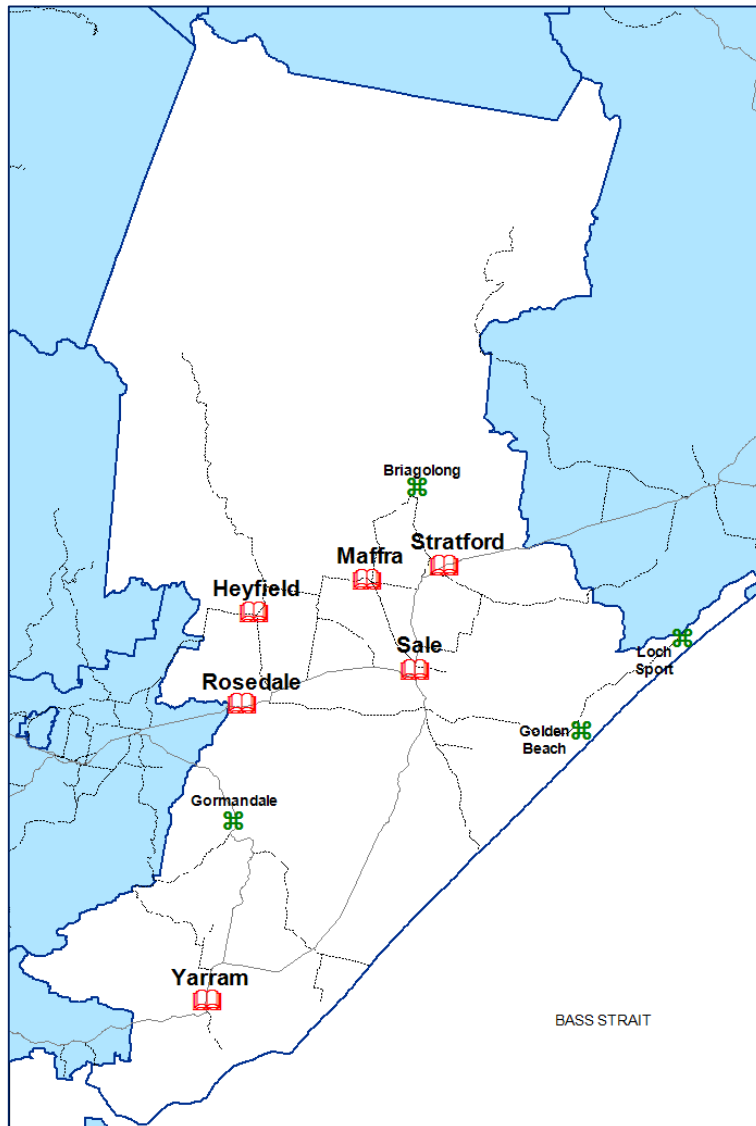

Wellington Shire Library

WELLINGTON
SHIRE COUNCIL

Area served = 10,923.7 km²

Hours	Mon	Tue	Wed	Thurs	Fri	Sat	Sun
Heyfield	10-12, 2-6		10-12, 2-6		10-12, 2-6	10-12	
Maffra	10-6		10-6	10-6	10-6	10-12	
Rosedale		10-12, 1-6		1-6	10-12, 1-6	10-12	
Sale	9-5.30	9-5.30	9-5.30	9-5.30	9-5.30	10-4	10-4
Stratford	10-1.30 3-6		10-1.30 3-6		10-1.30 3-6	10-12	
Yarram	10-6	2-6	2-6	10-6	10-6	10-12	

Outreach	Mon	Tue	Wed	Thurs	Fri	Sat	Sun
		3) 1.30-1.45	1) 2-3	2) 10-12 4) 1-4.30