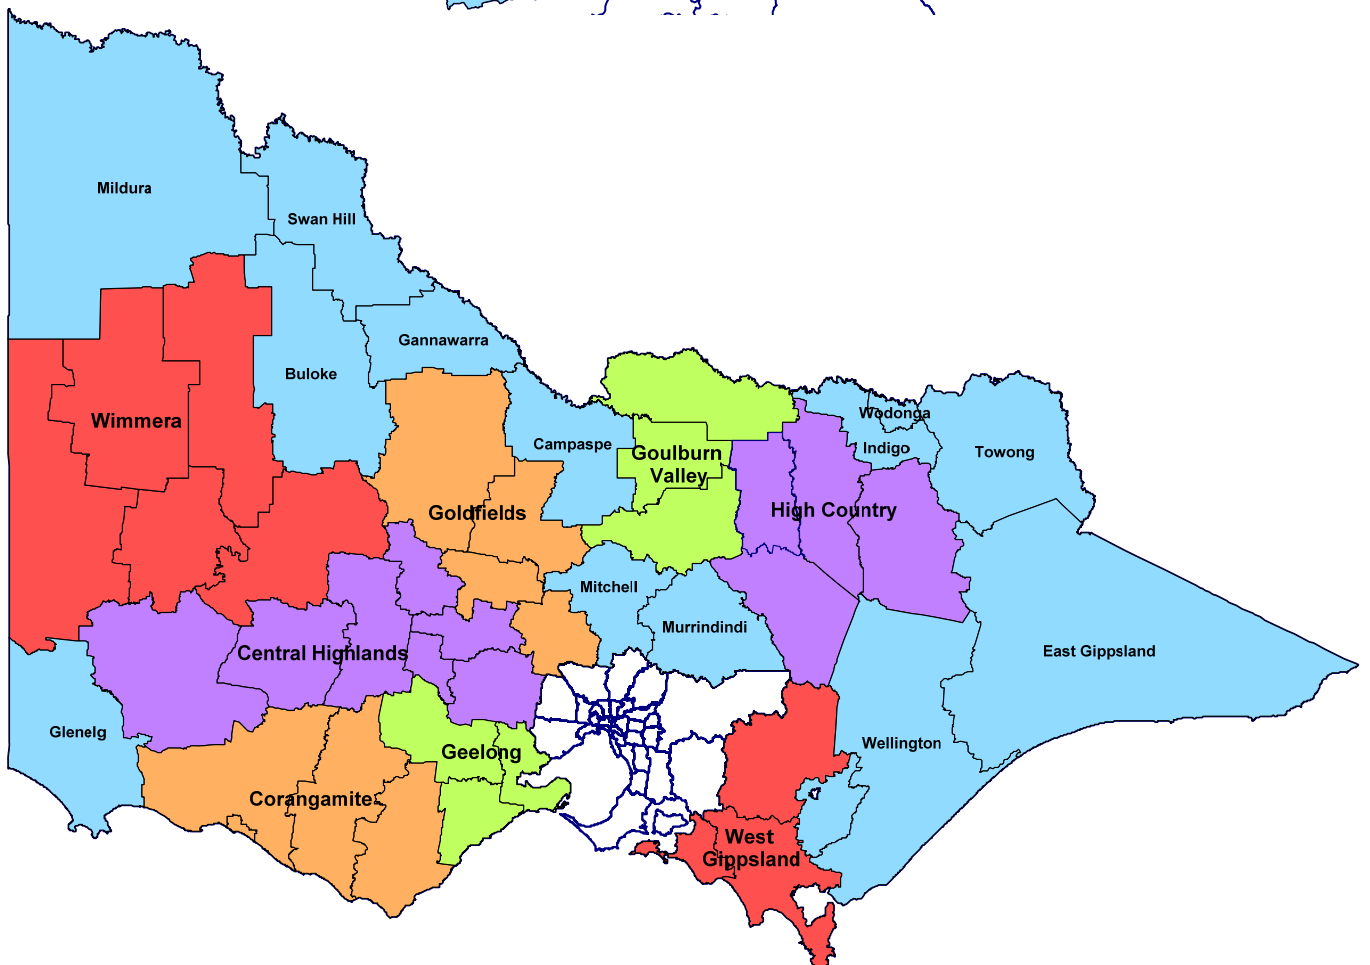

Member Councils

Single Council Library