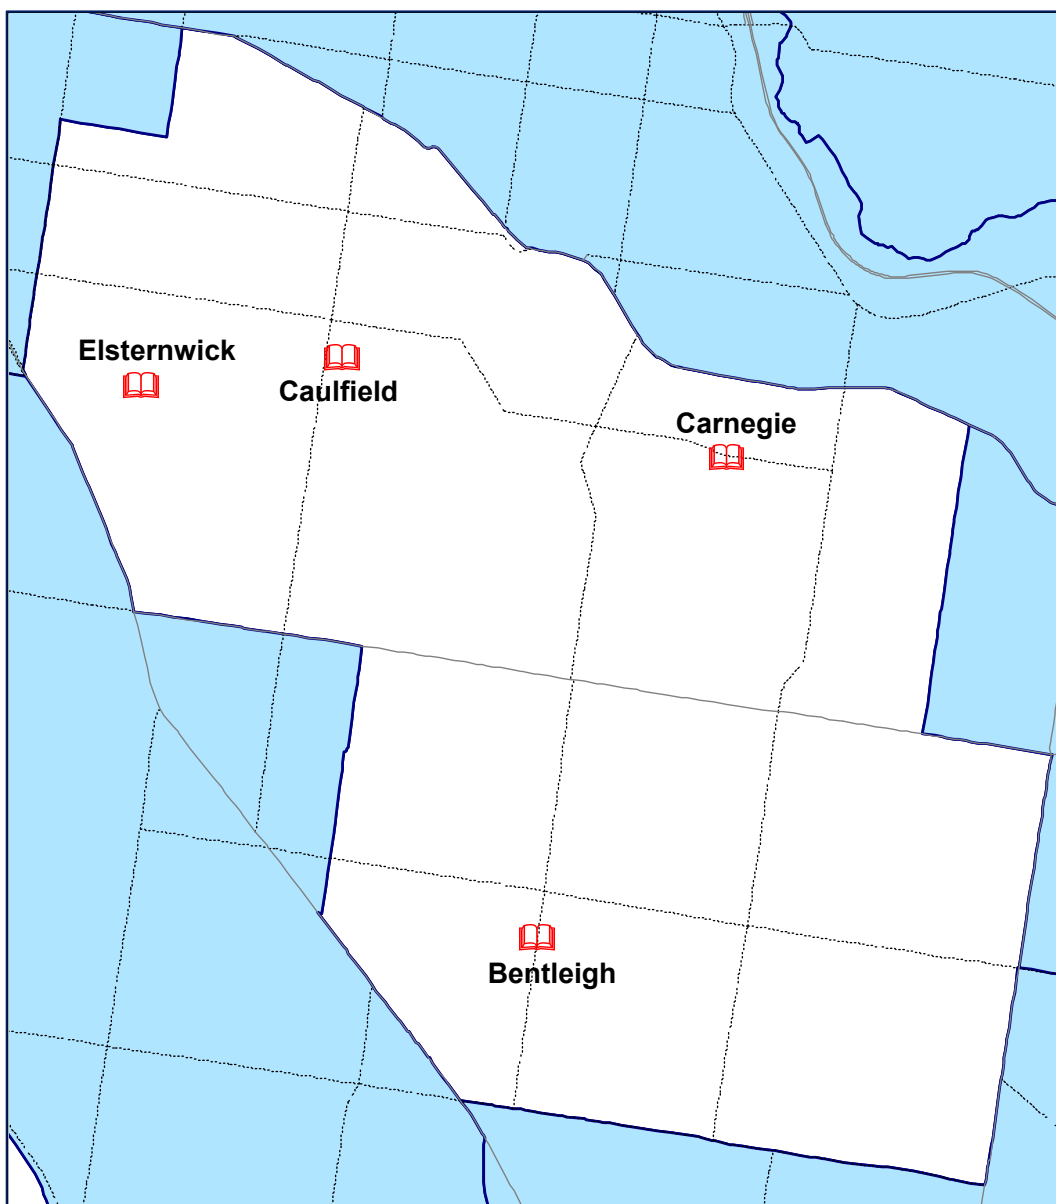

Glen Eira Libraries

Area served = 38.7 km²

Hours	Mon	Tue	Wed	Thurs	Fri	Sat	Sun
Bentleigh	10-9	10-9	10-9	10-9	10-6	10-4	12-5
Carnegie	10-9	10-9	10-9	10-9	10-6	10-4	12-5
Caulfield	10-6	10-8	10-8	10-8	10-6	1-4	12-5
Elsternwick		10-6	10-6	2-6	10-6	10-1