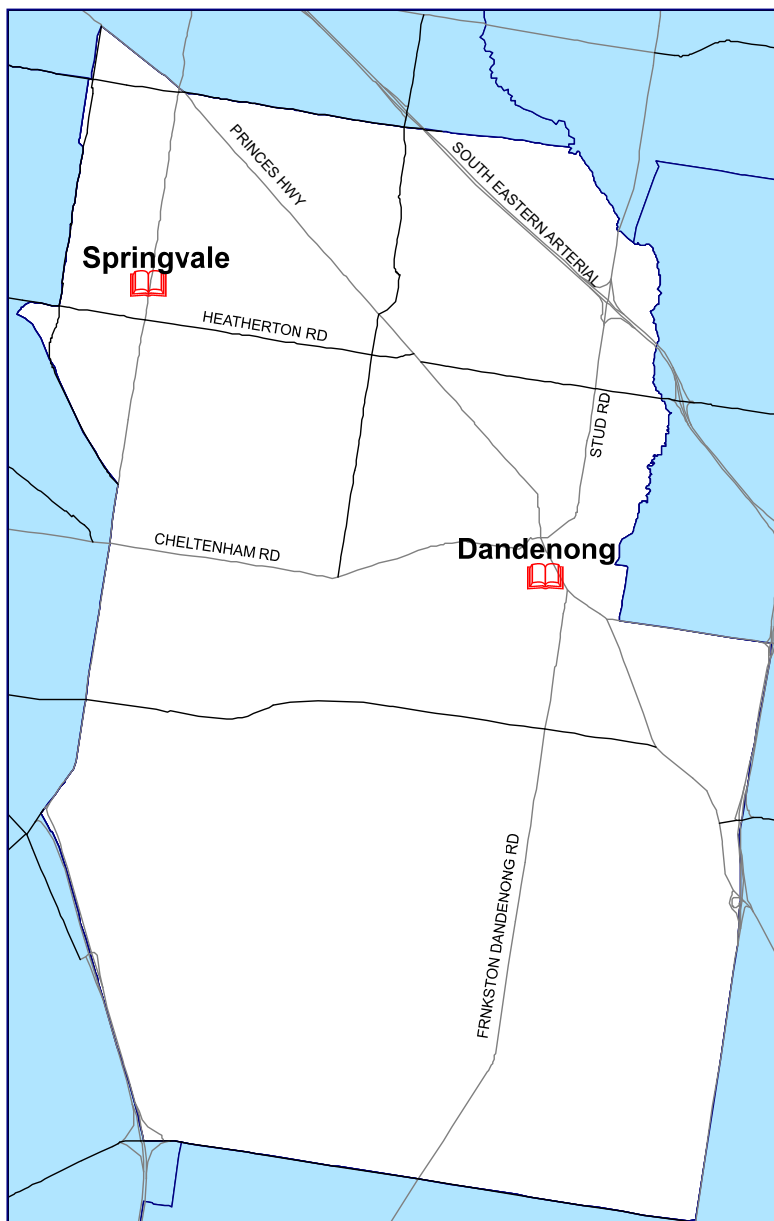

Greater Dandenong Libraries

Area served = 130.2 km²

Hours	Mon	Tue	Wed	Thurs	Fri	Sat	Sun
Dandenong	9-9	9-9	9-9	9-9	9-9	10-5	12-5
Springvale	9-9	9-9	9-9	9-9	9-9	10-5	12-5

Open selected Public Holidays 2pm-5pm.