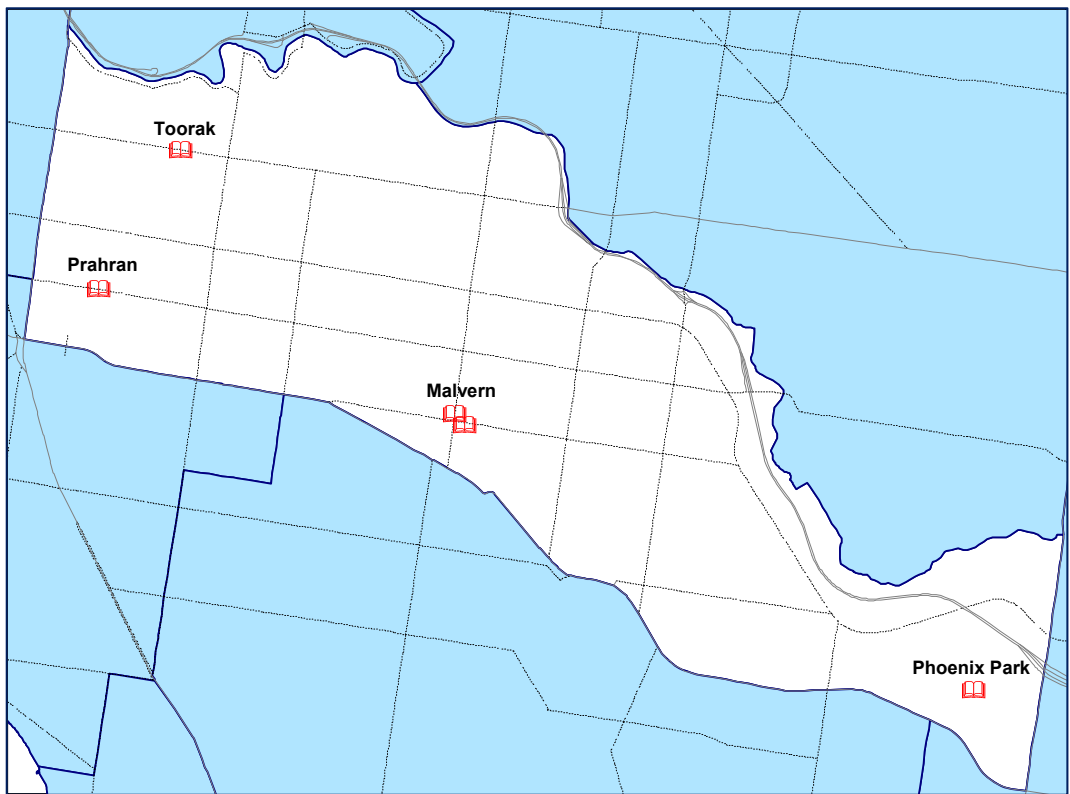

Stonnington Library & Information Service

Area served = 25.4 km²

Hours	Mon	Tue	Wed	Thurs	Fri	Sat	Sun
Malvern	10-8	10-8.00	10-8.00	10-8.00	10-6	10-5	2-5
Phoenix Park	10-6	10-6	10-6	10-6	10-6	10-1	
Prahran/Windsor	10-6	10-6	10-6	10-6	10-6	10-1	
Toorak/Sth Yarra	10-8.00	10-8.00	10-8.00	10-8.00	10-6	10-5	2-5
Stonnington History Centre	10-4.30	10-4.30	10-7	10-4.30	10-4.30