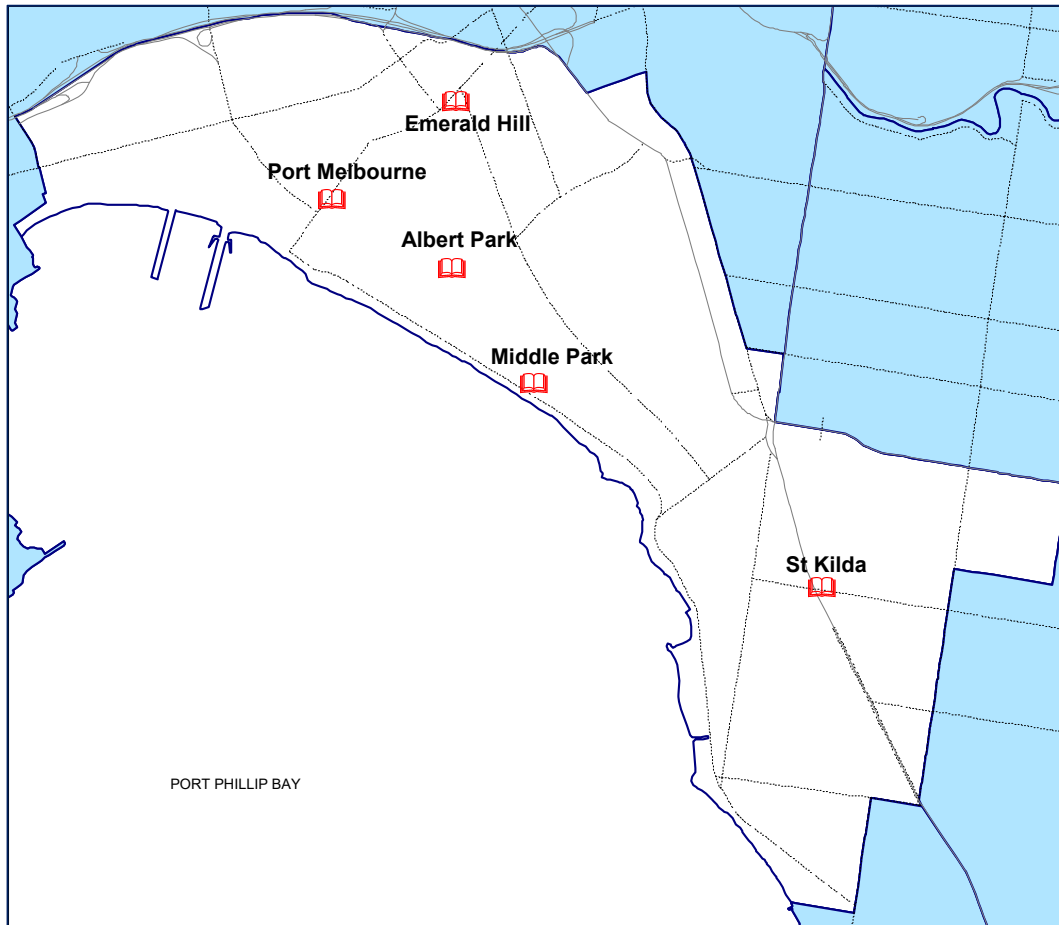

Port Phillip Library Service

POLICIES
All policies are
user-friendly &
community oriented.

Area served = 20.3 km²

Hours	Mon	Tue	Wed	Thurs	Fri	Sat	Sun
Albert Park	10-8	10-8	10-8	10-6	10-6	10-5	2-5
Emerald Hill	10-6	12-8	12-6	12-6	10-6	10-2	
Middle Park	2-6	10-2	10-2	10-2	2-6	10-2	
Port Melbourne	10-6	10-8	10-6	10-8	10-6	10-2	
St Kilda	10-8	10-8	10-8	10-8	10-6	10-5	10-5