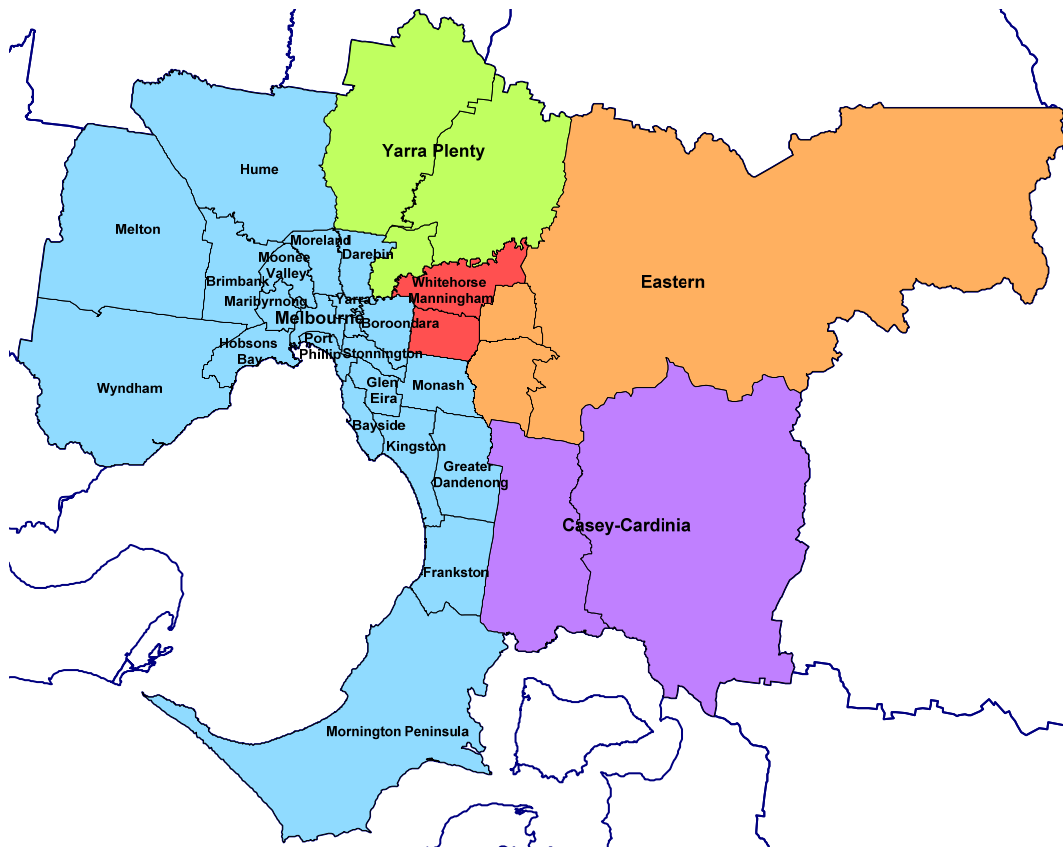

Member Councils

Single Council Library