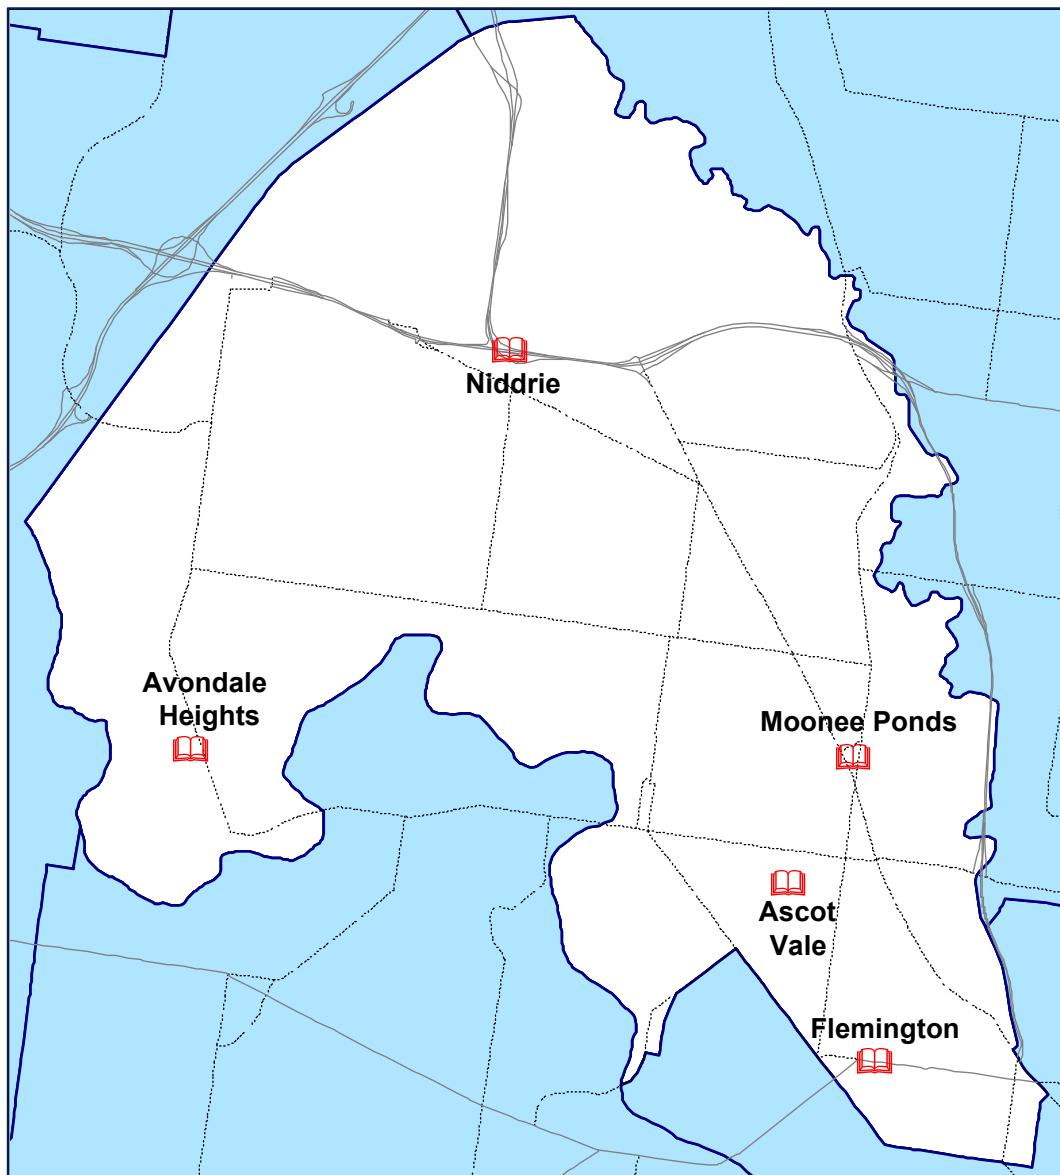

Ms Cathy Fitzgerald
illo@monash.vic.gov.au
9563 4138

Home Library

mpls@monash.vic.gov.au
9560 1655

Chief Executive Officer

Ms Andi Diamond
9518 3555

Moonee Valley Libraries

Moonee Valley **Libraries**

Area served = 43 km²