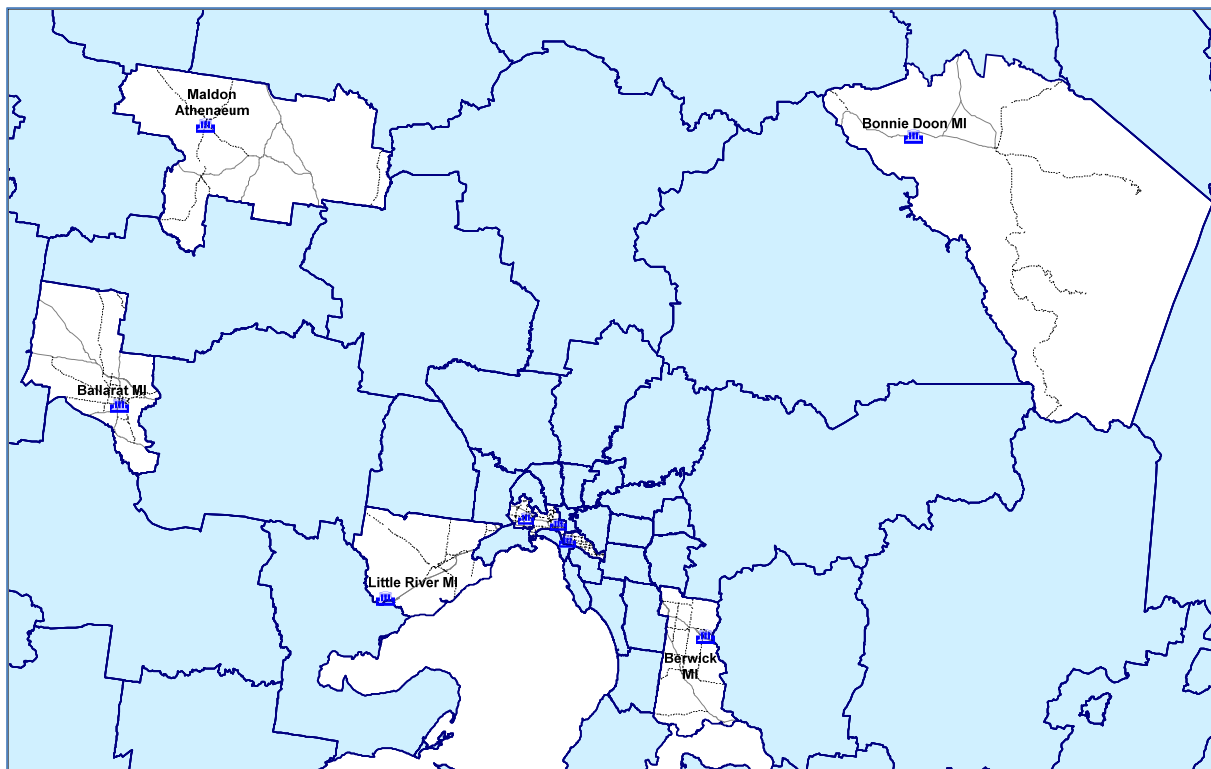

Mechanics' Institutes of Victoria

Hours	Mon	Tue	Wed	Thurs	Fri	Sat	Sun
Melbourne Athenaeum	10-6	10-6	10-8	10-6	10-4	10-2	
Ballarat	9.30-4.30	9.30-4.30	9.30-4.30	9.30-4.30	9.30-4.30	9.30-12	
Berwick	9.30-5	9.30-5		9.30-5	9.30-5	9.30-12.30	
Bonnie Doon	1-4.30	9.30-4.30	9.30-4.30	9.30-4.30	1-4.30		
Footscray	10.30-1 2-4.30	10.30-1 2-4.30	10.30-1 2-4.30	10.30-12 2-4.30	10.30-1 2-4.30		
Little River						10-12	
Maldon	2-4		2-4		2-4	9.30-12	
Prahran	9.30-4.30	9.30-4.30	9.30-4.30	9.30-7	9.30-4.30