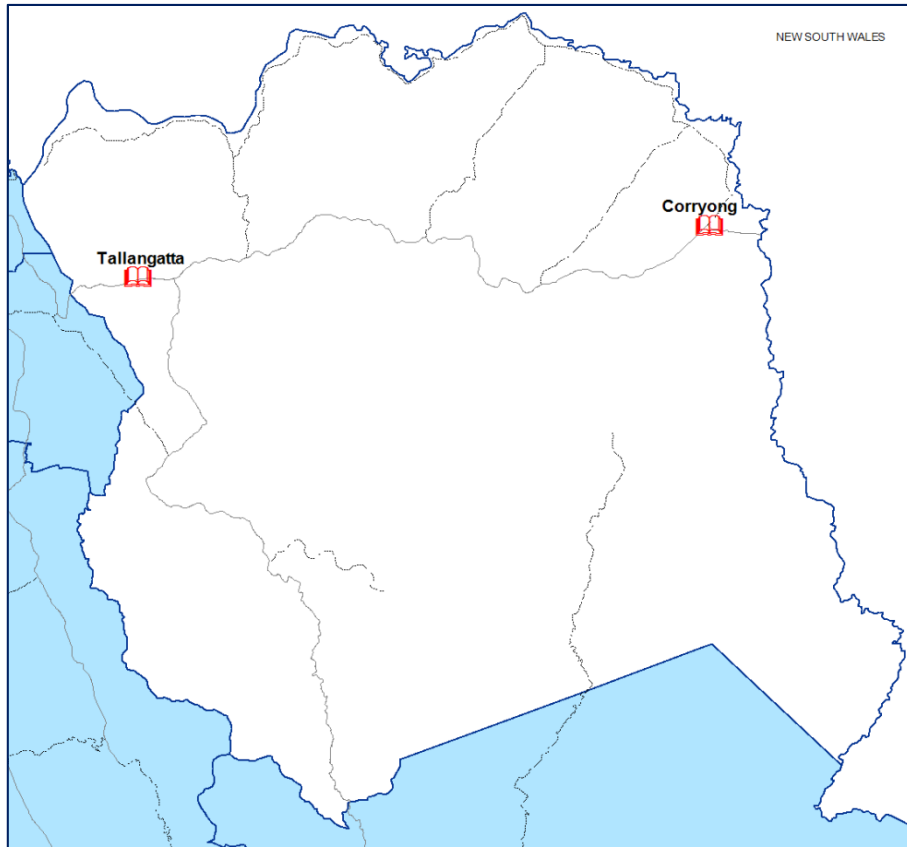

Towong Shire Libraries

Area served = 6,675 km²

Hours	Mon	Tue	Wed	Thurs	Fri	Sat	Sun
Corryong	9-4.30	9-4.30	9-4.30	9-4.30	9-4.30		
Tallangatta		9-5	9-5	9-5	9-5	10-1