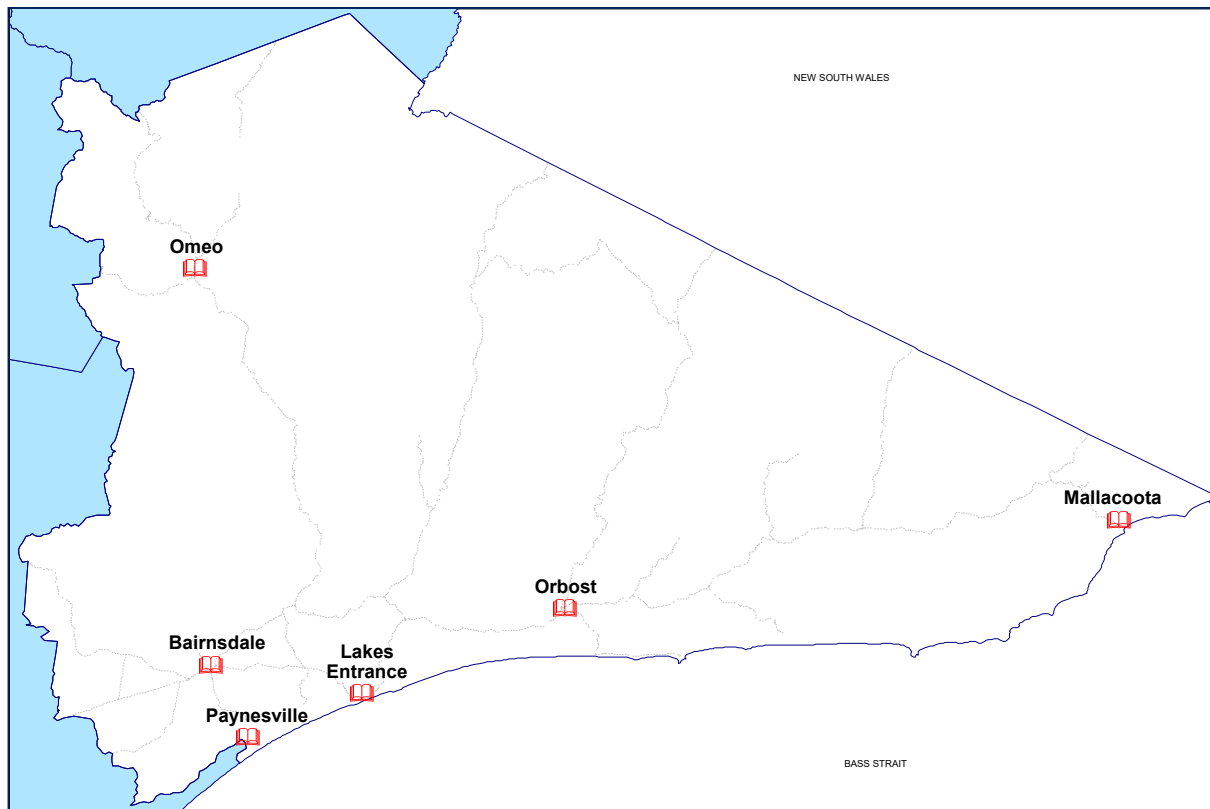

Ms Felicity Leahy
8470 8606

Inter-Library Loans

ill@darebinlibraries.vic.gov.au
1300 655 355

Chief Executive Officer

Ms Sue Wilkinson
8470 8524

East Gippsland Shire Library

Area served = 20,941.3 km²

Hours	Mon	Tue	Wed	Thurs	Fri	Sat	Sun
Bairnsdale	9.30-6	9.30-6	9.30-6	9.30-6	9.30-6	9.30-12	
Lakes Entrance	8.30-5	8.30-5	8.30-5	8.30-5	8.30-5		
Mallacoota	10-2	10-2	2-5	2-5	2-5		
Omeo	8.30-5	8.30-5	8.30-5	8.30-5	8.30-5		
Orbost	8.30-5	8.30-5	8.30-5	8.30-5	8.30-5		
Paynesville	8.30-5	8.30-5	8.30-5	8.30-5	8.30-5		