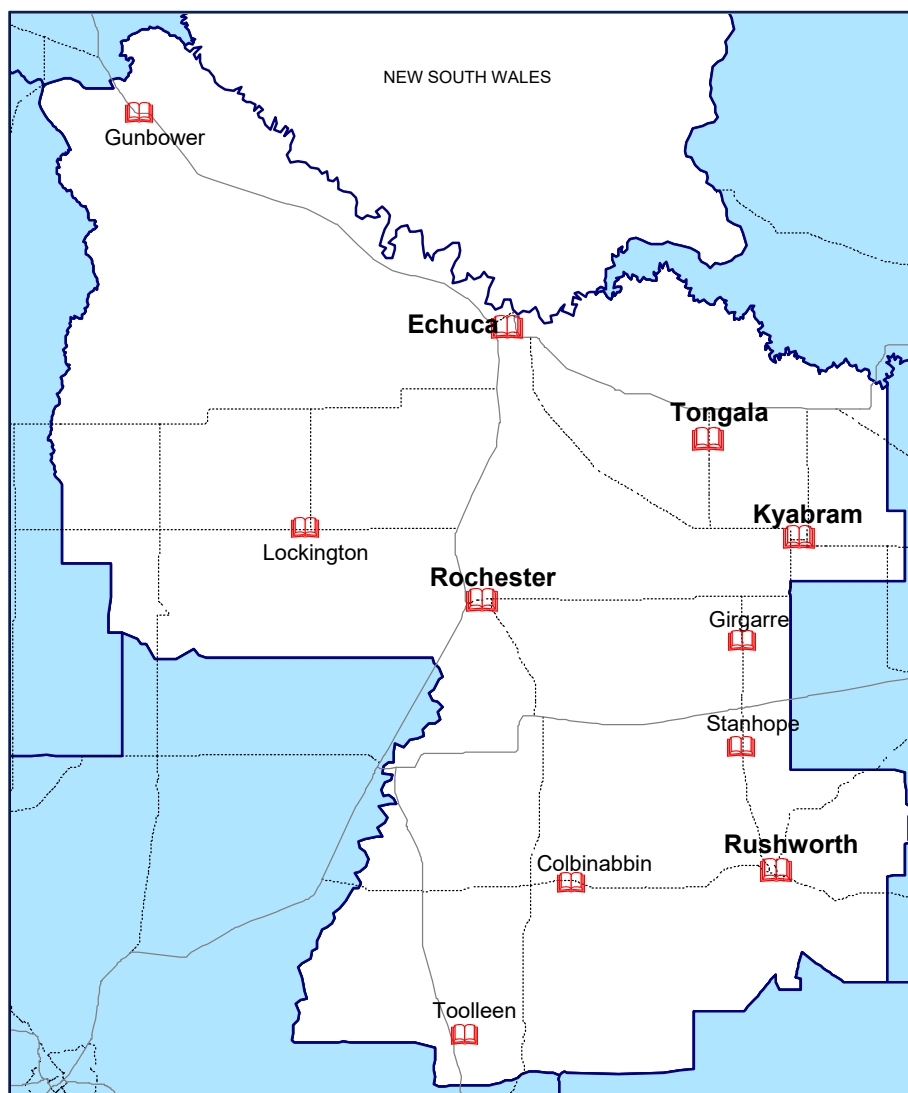

1300 520 520

Campaspe Regional Library

Area served = 4,516.5 km²

Hours	Mon	Tue	Wed	Thurs	Fri	Sat	Sun
Echuca	10-5.30	10-5.30	12-8	10-5.30	10-5.30	10-1	2-4.30
Kyabram	9-5	9-6	9-7	9-6	9-5	10-1	
Rochester	9-5	9-5	9-6	9-5	9-5	9.30-11.30	
Rushworth	9-5	9-5	9-5	9-5	9-5	10-12	
Tongala	9-5	9-5	9-5	9-5	9-5	10-12	