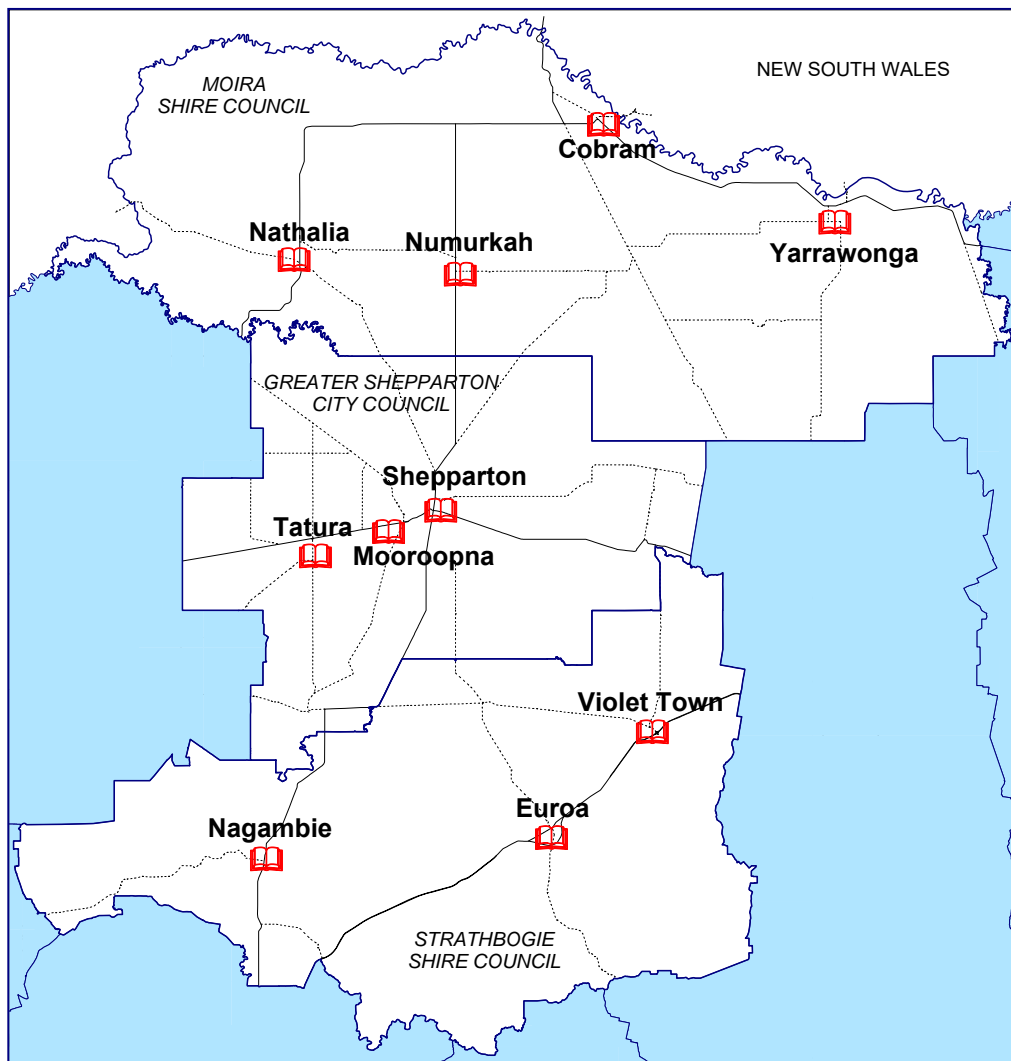

Member Councils

Greater Bendigo City Council
Loddon Shire Council
Macedon Ranges Shire Council
Mount Alexander Shire Council

Goulburn Valley Regional Library Corporation

Area served = 9,771 km²

Hours	Mon	Tue	Wed	Thurs	Fri	Sat	Sun
Cobram		10-5.30	10-5.30	10-5.30	10-6	9-12	
Euroa		9.30-5.30	9.30-5.30	9.30-5.30	9.30-5.30	9.30-12	
Mooroopna		9.30-5	9.30-5	9.30-5	9.30-5	9-12	
Nagambie		10-1	1.30-5.30	1.30-5.30	10-1	9.30-12	
Nathalia		10.30-2.30	10.30-2.30	2.30-5.30	2.30-5.30	9.30-11.30	
Numurkah		10-12.30 1.30-5	10-12.30 1.30-5	10-12.30 1.30-6	10-12.30 1.30-5	10-12	
Shepparton	10-6	10-6	10-6	10-6	10-8	9-12	1-4
Tatura		10.30-1 2.30-5	3-6	1-5	10.30-1 2.30-5	10-12	
Violet Town		2.30-4.30	2.30-5.30	10.30-1.30	2.30-5.30	10-12	
Yarrowonga		10-5.30	10-5.30	10-5.30	10-5.30	9-12	