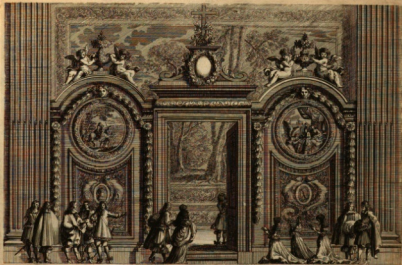

UNIVERSITY OF CALIFORNIA LIBRARY

Digitized by Google

UNIVERSITY OF CALIFORNIA

LIBRARY OF THE UNIVERSITY OF CALIFORNIA
LIBRARY OF THE UNIVERSITY OF CALIFORNIA
LIBRARY OF THE UNIVERSITY OF CALIFORNIA

VASI DIVERSI
 E ORNAMENTI
 di
 Giuseppe
 Cora, Scultore Romano
 in Roma

Cabinetta

J. G. Schlegel, fecit.

UNIVERSITY OF CALIFORNIA LIBRARY

UNIVERSITY OF CALIFORNIA LIBRARY

Digitized by Google

Original from
UNIVERSITY OF CALIFORNIA

UNIVERSITY OF CALIFORNIA LIBRARY

Digitized by Google