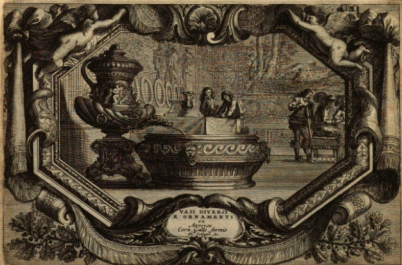

UNIVERSITY OF CALIFORNIA LIBRARY

Digitized by Google

UNIVERSITY OF CALIFORNIA

LIBRARY OF THE UNIVERSITY OF CALIFORNIA
LIBRARY OF THE UNIVERSITY OF CALIFORNIA
LIBRARY OF THE UNIVERSITY OF CALIFORNIA

VASI DIVERSI
 E ORNAMENTI
 di
 Giuseppe
 Cora, Scultore Romano
 in Roma