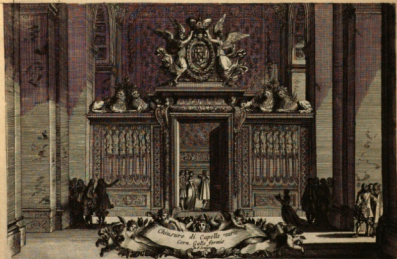

UNIVERSITY OF CALIFORNIA LIBRARY

Digitized by Google

UNIVERSITY OF CALIFORNIA

LIBRARY OF THE UNIVERSITY OF CALIFORNIA
LIBRARY OF THE UNIVERSITY OF CALIFORNIA
LIBRARY OF THE UNIVERSITY OF CALIFORNIA

VASI DIVERSI
 E ORNAMENTI
 di
 Giuseppe
 Cora, Scultore Romano
 in Roma

Cabinetta

J. G. Schlegel, fecit.

UNIVERSITY OF CALIFORNIA LIBRARY

UNIVERSITY OF CALIFORNIA LIBRARY

Digitized by Google

Original from
UNIVERSITY OF CALIFORNIA

UNIVERSITY OF CALIFORNIA LIBRARY

Digitized by Google