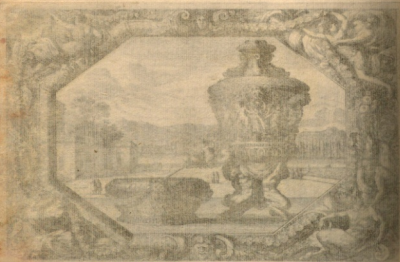

UNIVERSITY OF CALIFORNIA LIBRARY

Digitized by Google

UNIVERSITY OF CALIFORNIA

LIBRARY OF THE UNIVERSITY OF CALIFORNIA
LIBRARY OF THE UNIVERSITY OF CALIFORNIA
LIBRARY OF THE UNIVERSITY OF CALIFORNIA

VASI DIVERSI
 E ORNAMENTI
 di
 Giuseppe
 Cora, Scultore Romano
 in Roma