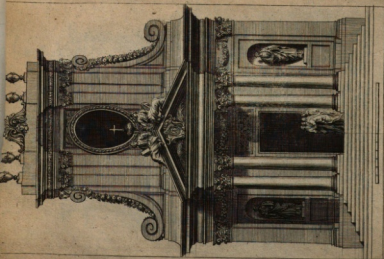

Printed by *W. & A. G. & Co.* Original from *the British Museum*

Digitized by Google

Original from
UNIVERSITY OF CALIFORNIA

Digitized by Google

UNIVERSITY OF CALIFORNIA

G. B. Scott

Frontis de l'Eglise de St. Paul a Lyon. Dessiné par Jean le Pautre.